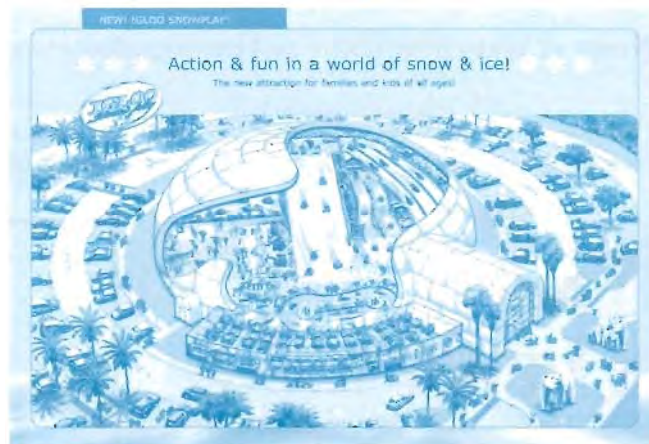

MEMBER PROFILE...

Unlimited Snow Equals No Limit to Fun

IALEI member Unlimited Snow, of Amsterdam in the Netherlands, is offering a totally unique entertainment facility concept for family and urban entertainment centers. Unlimited Snow provides indoor and outdoor winter sports and leisure experiences as franchise opportunities. This year, Unlimited Snow's design project 'Igloo SnowPlay' was opened to the public. Igloo SnowPlay is comprised of a complete kids' snow and ice amusement park, including kids snowmobiling and snow diggers; snow tubing merry-go-round and snowplay area; snow tubing arena and bob runs; super snow bowl and snowball snow wars; snow cave treasure hunting and laser games; leisure ice for skating and curling; and bumper cars on ice and ice hockey simulators.

The other project designed by Unlimited Snow 'The Arctic' is comprised of an optional combination of Igloo

SnowPlay attractions plus other elements. Additional activities include dog sledding, cross-country skiing, and The Glacier ice climbing. Other elements can be added to these