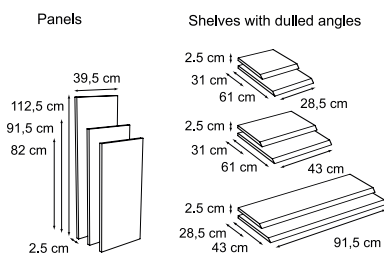

FACE TO FACE
Shelves/panels in transparent crystalline plastic.

Dimensions:

82/91,5/112,5 x 39,5 x 2,5 cm.
91,5 x 43/28,5 x 2,5 cm. with a lean edge
31/61 x 28,5 x 2,5 cm. with a lean edge
31/61 x 43 x 2,5 cm. with a lean edge

Euro 92,00
Euro 92,00
Euro 70,00
Euro 70,00