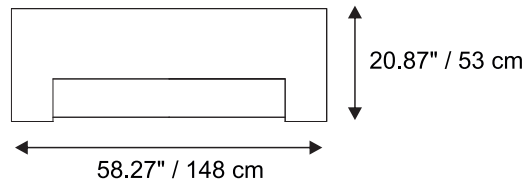

ICEBAR 1

Modular bar system for mobile use with integrated LED lighting (blue) - below the counter plate, suitable for temporarily outdoor use

41.81" / 106 cm

Extra charge for RGB LED

Euro 2.800,00

Euro 400,00

ICEBAR 2

Modular bar system for mobile use with integrated LED lighting (blue) - below the counter plate, suitable for temporarily outdoor use

41.81" / 106 cm

20.87" / 53 cm

Extra charge for RGB LED

Euro 3.100,00

Euro 400,00

ICEBAR 3

Modular bar system for mobile use with integrated LED lighting (blue) - below the counter plate, suitable for temporarily outdoor use

41.81" / 106 cm

20.87" / 53 cm

Extra charge for RGB LED

Euro 3.500,00

Euro 400,00