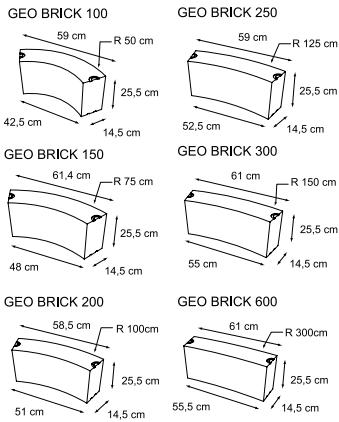

GEO BRICK 100/150/200/250/300
System of clear plastic elements: rectangular and semicircular of various radii, joined together by a ring component.

Euro 49,00

Ring

Euro 3,50