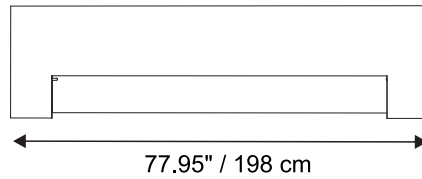

Extra charge for RGB LED

Euro 3.100,00

Euro 400,00

ICEBAR 3

Modular bar system for mobile use with integrated LED lighting (blue) - below the counter plate, suitable for temporarily outdoor use