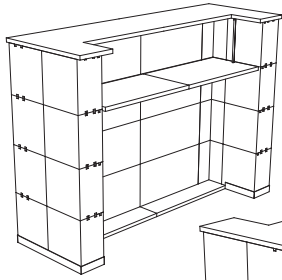

ICEDESIGN

PRICE LIST 2012

ICEBAR 1

Modular bar system for mobile use with integrated LED lighting (blue) - below the counter plate, suitable for temporarily outdoor use

41.81" / 106 cm

Extra charge for RGB LED

Euro 91,00

Shelf dimension: 82 x 2,5 x 39,5 cm.
Side/Central unit

Euro 36,00

Ring (2 for each column).

Euro 3,50

BAROQUE WITH MIRROR
Wall mirror with baroque frame in transparent crystalline plastic.

Inside dimensions:

FACE TO FACE
Shelves/panels in transparent crystalline plastic.

Dimensions:

82/91,5/112,5 x 39,5 x 2,5 cm.
91,5 x 43/28,5 x 2,5 cm. with a lean edge
31/61 x 28,5 x 2,5 cm. with a lean edge
31/61 x 43 x 2,5 cm. with a lean edge