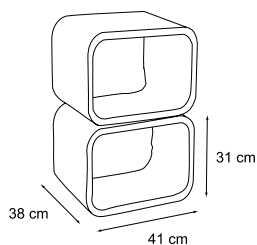

Euro 91,00

Shelf dimension: 82 x 2,5 x 39,5 cm.
Side/Central unit

Euro 36,00

Ring (2 for each column).

Euro 3,50

BAROQUE WITH MIRROR
Wall mirror with baroque frame in transparent crystalline plastic.

Inside dimensions:

FACE TO FACE
Shelves/panels in transparent crystalline plastic.

Dimensions:

82/91,5/112,5 x 39,5 x 2,5 cm.
91,5 x 43/28,5 x 2,5 cm. with a lean edge
31/61 x 28,5 x 2,5 cm. with a lean edge
31/61 x 43 x 2,5 cm. with a lean edge

Euro 92,00
Euro 92,00
Euro 70,00
Euro 70,00

TOM DON
Metal stool with transparent crystalline plastic

Dimensions: seat Ø seat 40, height 80 cm.
Transparent plastic.
Polyurethane.

Euro 262,00

TOP TOP
Radius cornered cabinet composed in transparent crystalline plastic.

Dimensions: 41 x 38 x height 31 cm.

Euro 152,00

TREE
Tree in transparent crystalline plastic composed by 1 trunk, 3 small, 3 medium and 3 large branches.

Dimensions:
Trunk height - 174 cm.
Small branch - 24 cm.
Medium branch - 70 cm.
Large branch - 74 cm.
Total height approx: 250 cm.
Width approx: 150 cm.