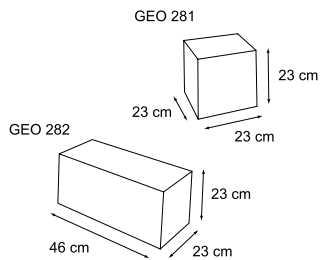

GEO GEO
Rectangle and cube in transparent crystalline plastic.

Dimensions:
GEO 281 - 23 x 23 x 23 h cm.
GEO 282 - 23 x 46 x 23 h cm.

Euro 49,00
Euro 49,00