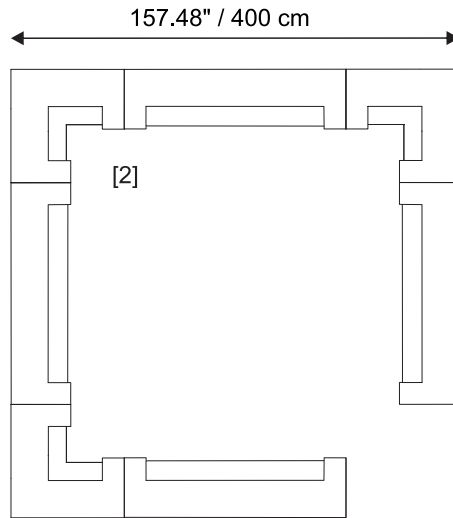

„EISBAR SYSTEMS“

prices on request

137.80" / 350 cm

137.80" / 350 cm

[1]

157.48" / 400 cm

157.48" / 400 cm

[2]

124.41" / 316 cm

40.55" / 103 cm

[3]

157.48" / 400 cm

[6]

157.48" / 400 cm

38.98" / 99 cm

[4]

Euro 91,00

Shelf dimension: 82 x 2,5 x 39,5 cm.
Side/Central unit

Euro 36,00

Ring (2 for each column).

Euro 3,50

BAROQUE WITH MIRROR
Wall mirror with baroque frame in transparent crystalline plastic.

Inside dimensions:

Dimensions: 41 x 38 x height 31 cm.

Euro 152,00

TREE
Tree in transparent crystalline plastic composed by 1 trunk, 3 small, 3 medium and 3 large branches.

Dimensions:
Trunk height - 174 cm.
Small branch - 24 cm.
Medium branch - 70 cm.
Large branch - 74 cm.
Total height approx: 250 cm.
Width approx: 150 cm.