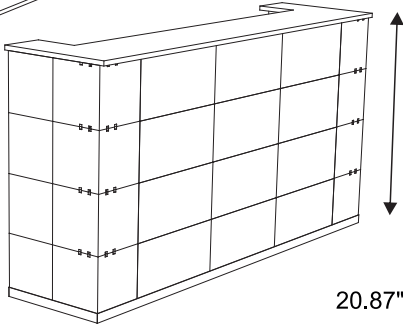

ICEBAR 2

Modular bar system for mobile use with integrated LED lighting (blue) - below the counter plate, suitable for temporarily outdoor use

41.81" / 106 cm

20.87" / 53 cm