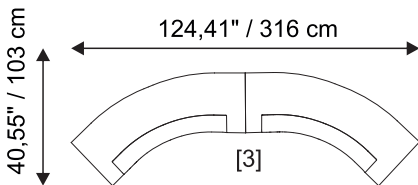

„EISBAR SYSTEMS“

prices on request

137.80" / 350 cm

137.80" / 350 cm

[1]

157.48" / 400 cm

157.48" / 400 cm

[2]

124.41" / 316 cm

40.55" / 103 cm

[3]

157.48" / 400 cm

[6]

157.48" / 400 cm

38.98" / 99 cm

[4]

Euro 91,00

Shelf dimension: 82 x 2,5 x 39,5 cm.
Side/Central unit

Euro 36,00

Ring (2 for each column).

Euro 3,50

BAROQUE WITH MIRROR
Wall mirror with baroque frame in transparent crystalline plastic.

Inside dimensions:

Dimensions: 41 x 38 x height 31 cm.

Euro 152,00

TREE
Tree in transparent crystalline plastic composed by 1 trunk, 3 small, 3 medium and 3 large branches.

Dimensions:
Trunk height - 174 cm.
Small branch - 24 cm.
Medium branch - 70 cm.
Large branch - 74 cm.
Total height approx: 250 cm.
Width approx: 150 cm.