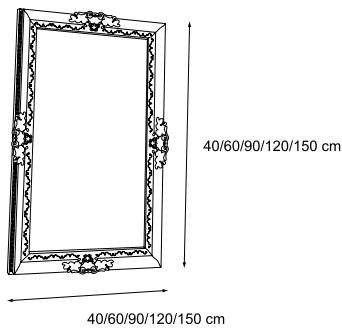

„EISBAR SYSTEMS“

prices on request

137.80" / 350 cm

137.80" / 350 cm

[1]

157.48" / 400 cm

157.48" / 400 cm

[2]

Euro 49,00
Euro 49,00

LUI
A stackable unit cabinet in transparent crystalline plastic.

Outside dimensions: 39,5 x 34,5 x height 40 cm.
Inside dimensions: 29,5 x 34,5 x height 30 cm.

Euro 134,00

ALESSANDRIA
Modular bookcase in transparent crystalline plastic.

Euro 91,00

Shelf dimension: 82 x 2,5 x 39,5 cm.
Side/Central unit

Euro 36,00

Ring (2 for each column).

Euro 3,50

BAROQUE WITH MIRROR
Wall mirror with baroque frame in transparent crystalline plastic.

Inside dimensions:

Outside dimensions:

40 x 40 cm.	64 x 64 cm.
40 x 60 cm.	64 x 84 cm.
40 x 90 cm.	64 x 114 cm.
40 x 150 cm.	64 x 174 cm.
60 x 60 cm.	84 x 84 cm.
60 x 90 cm.	84 x 114 cm.
60 x 120 cm.	84 x 144 cm.
60 x 150 cm.	84 x 174 cm.
90 x 90 cm.	114 x 114 cm.
90 x 120 cm.	114 x 144 cm.
90 x 150 cm.	114 x 174 cm.
120 x 120 cm.	144 x 144 cm.
120 x 150 cm.	144 x 174 cm.
150 x 150 cm.	174 x 174 cm.