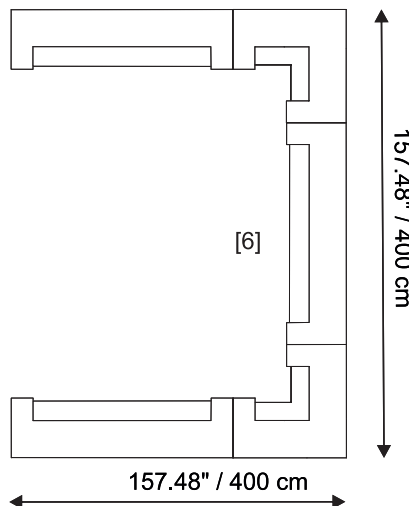

„EISBAR SYSTEMS“

prices on request

137.80" / 350 cm

137.80" / 350 cm

[1]

157.48" / 400 cm

157.48" / 400 cm

[2]

124.41" / 316 cm

40.55" / 103 cm

[3]

157.48" / 400 cm

[6]

157.48" / 400 cm

38.98" / 99 cm

[4]

Euro 91,00

Shelf dimension: 82 x 2,5 x 39,5 cm.
Side/Central unit

Euro 36,00

Ring (2 for each column).

Euro 3,50

BAROQUE WITH MIRROR
Wall mirror with baroque frame in transparent crystalline plastic.

Inside dimensions:

Dimensions: 41 x 38 x height 31 cm.

Euro 152,00

TREE
Tree in transparent crystalline plastic composed by 1 trunk, 3 small, 3 medium and 3 large branches.

Dimensions:
Trunk height - 174 cm.
Small branch - 24 cm.
Medium branch - 70 cm.
Large branch - 74 cm.
Total height approx: 250 cm.
Width approx: 150 cm.