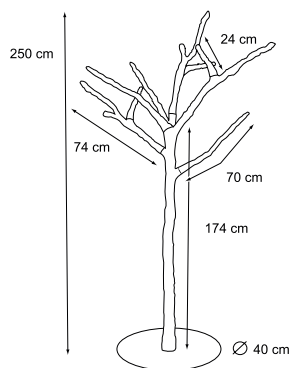

Euro 91,00

Shelf dimension: 82 x 2,5 x 39,5 cm.
Side/Central unit

Euro 36,00

Ring (2 for each column).

Euro 3,50

BAROQUE WITH MIRROR
Wall mirror with baroque frame in transparent crystalline plastic.

Inside dimensions:

FACE TO FACE
Shelves/panels in transparent crystalline plastic.

Dimensions:

82/91,5/112,5 x 39,5 x 2,5 cm.
91,5 x 43/28,5 x 2,5 cm. with a lean edge
31/61 x 28,5 x 2,5 cm. with a lean edge
31/61 x 43 x 2,5 cm. with a lean edge

Euro 92,00
Euro 92,00
Euro 70,00
Euro 70,00

TOM DON
Metal stool with transparent crystalline plastic

Dimensions: seat Ø seat 40, height 80 cm.
Transparent plastic.
Polyurethane.

Euro 262,00

TOP TOP
Radius cornered cabinet composed in transparent crystalline plastic.

Dimensions: 41 x 38 x height 31 cm.

Euro 152,00

TREE
Tree in transparent crystalline plastic composed by 1 trunk, 3 small, 3 medium and 3 large branches.

Dimensions:
Trunk height - 174 cm.
Small branch - 24 cm.
Medium branch - 70 cm.
Large branch - 74 cm.
Total height approx: 250 cm.
Width approx: 150 cm.