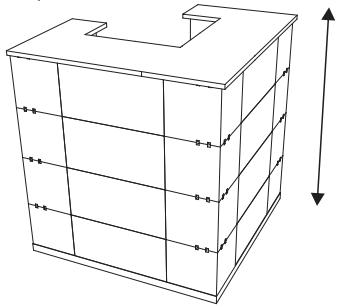

41.81" / 106 cm

Extra charge for RGB LED