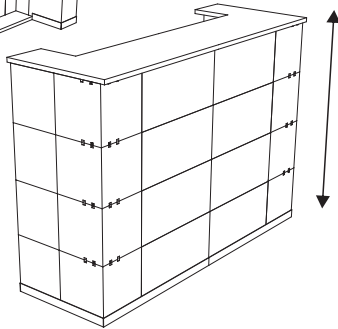

ICEDESIGN

PRICE LIST 2012

ICEBAR 1

Modular bar system for mobile use with integrated LED lighting (blue) - below the counter plate, suitable for temporarily outdoor use

41.81" / 106 cm

Extra charge for RGB LED

Euro 91,00

Shelf dimension: 82 x 2,5 x 39,5 cm.
Side/Central unit

Euro 36,00

Ring (2 for each column).

Euro 3,50

BAROQUE WITH MIRROR
Wall mirror with baroque frame in transparent crystalline plastic.

Inside dimensions:

FACE TO FACE
Shelves/panels in transparent crystalline plastic.

Dimensions:

82/91,5/112,5 x 39,5 x 2,5 cm.
91,5 x 43/28,5 x 2,5 cm. with a lean edge
31/61 x 28,5 x 2,5 cm. with a lean edge
31/61 x 43 x 2,5 cm. with a lean edge

Dimensions: 41 x 38 x height 31 cm.

Euro 152,00

TREE
Tree in transparent crystalline plastic composed by 1 trunk, 3 small, 3 medium and 3 large branches.

Dimensions:
Trunk height - 174 cm.
Small branch - 24 cm.
Medium branch - 70 cm.
Large branch - 74 cm.
Total height approx: 250 cm.
Width approx: 150 cm.