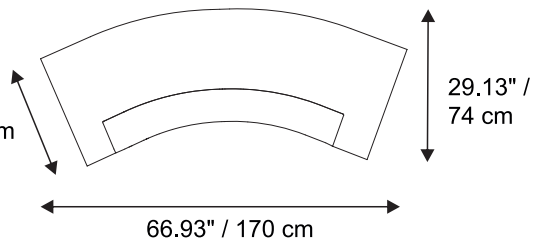

Extra charge for RGB LED

Euro 3.500,00

Euro 400,00