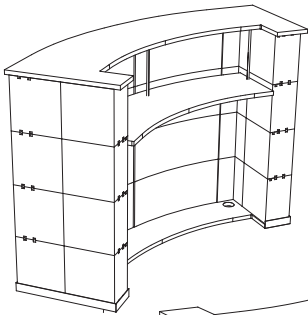

41.81" / 106 cm

20.87" / 53 cm