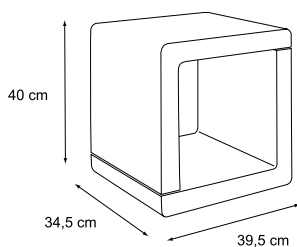

„EISBAR SYSTEMS“

prices on request

137.80" / 350 cm

137.80" / 350 cm

[1]

157.48" / 400 cm

157.48" / 400 cm

[2]

124.41" / 316 cm

40.55" / 103 cm

[3]

157.48" / 400 cm

[6]

157.48" / 400 cm

38.98" / 99 cm

[4]

Euro 49,00
Euro 49,00

LUI
A stackable unit cabinet in transparent crystalline plastic.

Outside dimensions: 39,5 x 34,5 x height 40 cm.
Inside dimensions: 29,5 x 34,5 x height 30 cm.

Euro 134,00

ALESSANDRIA
Modular bookcase in transparent crystalline plastic.

Euro 91,00

Shelf dimension: 82 x 2,5 x 39,5 cm.
Side/Central unit

Euro 36,00

Ring (2 for each column).

Euro 3,50

BAROQUE WITH MIRROR
Wall mirror with baroque frame in transparent crystalline plastic.

Inside dimensions: