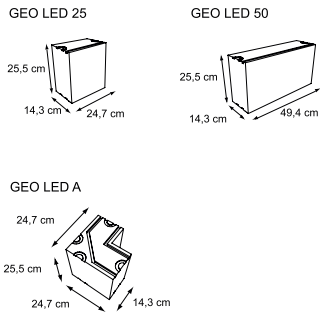

„EISBAR SYSTEMS“

prices on request

137.80" / 350 cm

137.80" / 350 cm

[1]

157.48" / 400 cm

157.48" / 400 cm

[2]

124.41" / 316 cm

40.55" / 103 cm

[3]

157.48" / 400 cm

[6]

157.48" / 400 cm

38.98" / 99 cm

[4]

97.24" / 247 cm

[5]

136.22" / 346 cm

GEO BRICK 100/150/200/250/300
System of clear plastic elements: rectangular and semicircular of various radii, joined together by a ring component.

Euro 49,00

Ring

Euro 3,50

Euro 91,00

Shelf dimension: 82 x 2,5 x 39,5 cm.
Side/Central unit

Euro 36,00

Ring (2 for each column).

Euro 3,50

BAROQUE WITH MIRROR
Wall mirror with baroque frame in transparent crystalline plastic.

Inside dimensions: