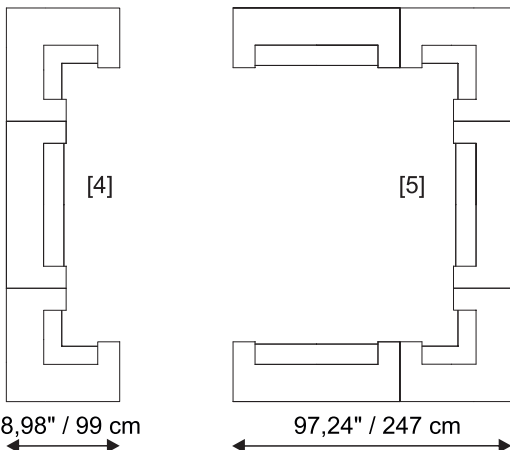

„EISBAR SYSTEMS“

prices on request

137.80" / 350 cm

137.80" / 350 cm

[1]

157.48" / 400 cm

157.48" / 400 cm

[2]

124.41" / 316 cm

40.55" / 103 cm

[3]

157.48" / 400 cm

[6]

157.48" / 400 cm

38.98" / 99 cm

[4]

Euro 91,00

Shelf dimension: 82 x 2,5 x 39,5 cm.
Side/Central unit

Euro 36,00

Ring (2 for each column).

Euro 3,50

BAROQUE WITH MIRROR
Wall mirror with baroque frame in transparent crystalline plastic.

Inside dimensions:

Dimensions: 41 x 38 x height 31 cm.

Euro 152,00

TREE
Tree in transparent crystalline plastic composed by 1 trunk, 3 small, 3 medium and 3 large branches.

Dimensions:
Trunk height - 174 cm.
Small branch - 24 cm.
Medium branch - 70 cm.
Large branch - 74 cm.
Total height approx: 250 cm.
Width approx: 150 cm.