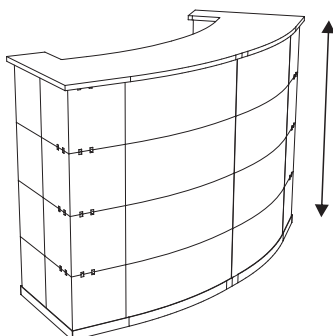

ICEDESIGN

PRICE LIST 2012

ICEBAR 1

Modular bar system for mobile use with integrated LED lighting (blue) - below the counter plate, suitable for temporarily outdoor use

41.81" / 106 cm

Extra charge for RGB LED

Euro 2.800,00

Euro 400,00

ICEBAR 2

Modular bar system for mobile use with integrated LED lighting (blue) - below the counter plate, suitable for temporarily outdoor use

41.81" / 106 cm

20.87" / 53 cm

Extra charge for RGB LED

Euro 3.100,00

Euro 400,00

ICEBAR 3

Modular bar system for mobile use with integrated LED lighting (blue) - below the counter plate, suitable for temporarily outdoor use

41.81" / 106 cm

20.87" / 53 cm

Extra charge for RGB LED

Euro 91,00

Shelf dimension: 82 x 2,5 x 39,5 cm.
Side/Central unit

Euro 36,00

Ring (2 for each column).

Euro 3,50

BAROQUE WITH MIRROR
Wall mirror with baroque frame in transparent crystalline plastic.

Inside dimensions: