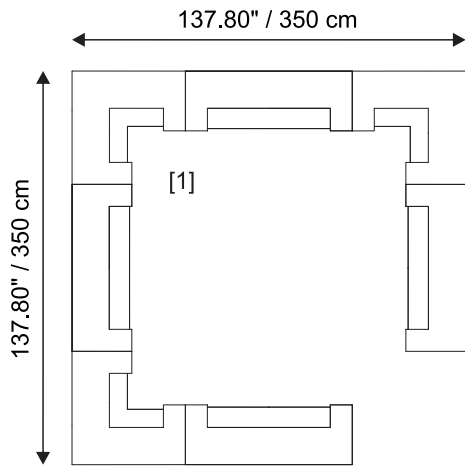

„EISBAR SYSTEMS“

prices on request

137.80" / 350 cm

137.80" / 350 cm

[1]

157.48" / 400 cm

157.48" / 400 cm

[2]

124.41" / 316 cm

40.55" / 103 cm

[3]

157.48" / 400 cm

[6]

157.48" / 400 cm

38.98" / 99 cm

[4]

Euro 91,00

Shelf dimension: 82 x 2,5 x 39,5 cm.
Side/Central unit

Euro 36,00

Ring (2 for each column).

Euro 3,50

BAROQUE WITH MIRROR
Wall mirror with baroque frame in transparent crystalline plastic.

Inside dimensions:

Dimensions: 41 x 38 x height 31 cm.

Euro 152,00

TREE
Tree in transparent crystalline plastic composed by 1 trunk, 3 small, 3 medium and 3 large branches.

Dimensions:
Trunk height - 174 cm.
Small branch - 24 cm.
Medium branch - 70 cm.
Large branch - 74 cm.
Total height approx: 250 cm.
Width approx: 150 cm.