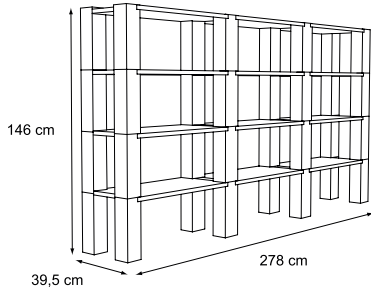

„EISBAR SYSTEMS“

prices on request

137.80" / 350 cm

137.80" / 350 cm

[1]

157.48" / 400 cm

157.48" / 400 cm

[2]

124.41" / 316 cm

40.55" / 103 cm

[3]

157.48" / 400 cm

[6]

157.48" / 400 cm

38.98" / 99 cm

[4]

Euro 49,00
Euro 49,00

LUI
A stackable unit cabinet in transparent crystalline plastic.

Outside dimensions: 39,5 x 34,5 x height 40 cm.
Inside dimensions: 29,5 x 34,5 x height 30 cm.

Euro 134,00

ALESSANDRIA
Modular bookcase in transparent crystalline plastic.

Euro 91,00

Shelf dimension: 82 x 2,5 x 39,5 cm.
Side/Central unit

Euro 36,00

Ring (2 for each column).

Euro 3,50

BAROQUE WITH MIRROR
Wall mirror with baroque frame in transparent crystalline plastic.

Inside dimensions: