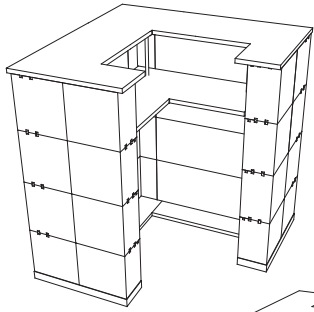

ICEBAR 4

Modular bar system for mobile use with integrated LED lighting (blue) - below the counter plate, suitable for temporarily outdoor use