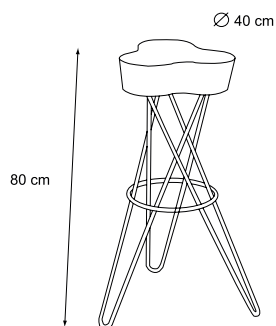

TOM DON
Metal stool with transparent crystalline plastic

Dimensions: seat Ø seat 40, height 80 cm.
Transparent plastic.
Polyurethane.

Euro 262,00