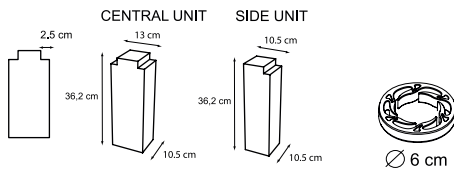

„EISBAR SYSTEMS“

prices on request

137.80" / 350 cm

137.80" / 350 cm

[1]

157.48" / 400 cm

157.48" / 400 cm

[2]

124.41" / 316 cm

40.55" / 103 cm

[3]

157.48" / 400 cm

[6]

157.48" / 400 cm

38.98" / 99 cm

[4]

Euro 49,00
Euro 49,00

LUI
A stackable unit cabinet in transparent crystalline plastic.

Outside dimensions: 39,5 x 34,5 x height 40 cm.
Inside dimensions: 29,5 x 34,5 x height 30 cm.

Euro 134,00

ALESSANDRIA
Modular bookcase in transparent crystalline plastic.

Euro 91,00

Shelf dimension: 82 x 2,5 x 39,5 cm.
Side/Central unit

Euro 36,00

Ring (2 for each column).

Euro 3,50

BAROQUE WITH MIRROR
Wall mirror with baroque frame in transparent crystalline plastic.

Inside dimensions: