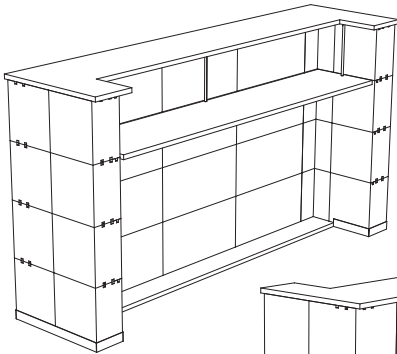

ICEDESIGN

PRICE LIST 2012

ICEBAR 1

Modular bar system for mobile use with integrated LED lighting (blue) - below the counter plate, suitable for temporarily outdoor use

41.81" / 106 cm

Extra charge for RGB LED

Euro 2.800,00

Euro 400,00

ICEBAR 2

Modular bar system for mobile use with integrated LED lighting (blue) - below the counter plate, suitable for temporarily outdoor use

41.81" / 106 cm

20.87" / 53 cm

Extra charge for RGB LED

Euro 91,00

Shelf dimension: 82 x 2,5 x 39,5 cm.
Side/Central unit

Euro 36,00

Ring (2 for each column).

Euro 3,50

BAROQUE WITH MIRROR
Wall mirror with baroque frame in transparent crystalline plastic.

Inside dimensions:

FACE TO FACE
Shelves/panels in transparent crystalline plastic.

Dimensions:

82/91,5/112,5 x 39,5 x 2,5 cm.
91,5 x 43/28,5 x 2,5 cm. with a lean edge
31/61 x 28,5 x 2,5 cm. with a lean edge
31/61 x 43 x 2,5 cm. with a lean edge