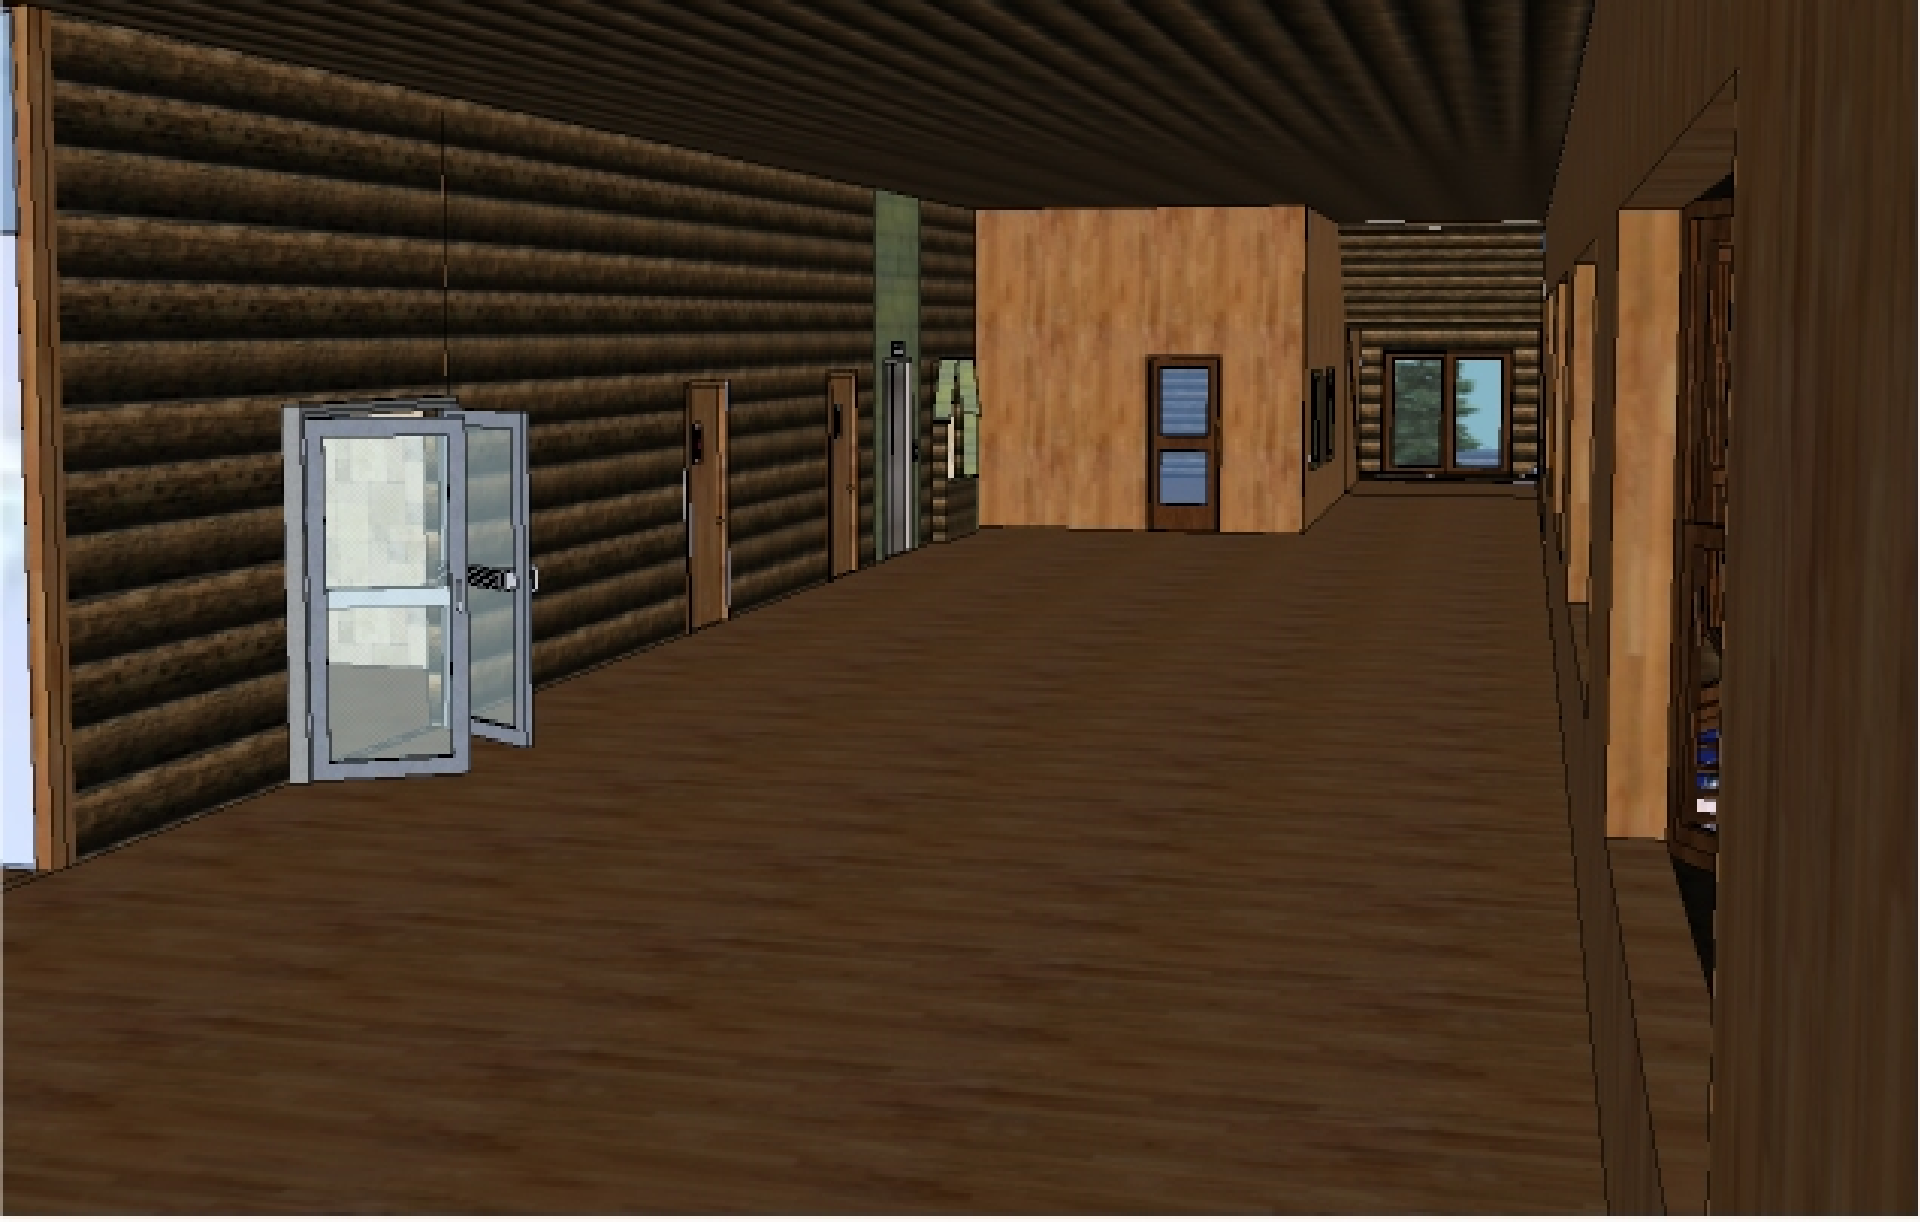

Entrance with stairs to 2nd level

Entrance to the Arctic Experience and 4D theatre

An interactive museum exhibit titled "Arctic Experience". The central feature is a large, white, textured sculpture of a polar bear, illuminated from below with a blue light. The bear is positioned on a circular platform. In the background, there are several large digital screens displaying Arctic scenes: one shows a snowy landscape, another shows a ship on the water, and a third shows a close-up of a polar bear's face. Several people are interacting with the exhibit. A man in a white jacket is crouching down, talking to a young child. Other visitors are seen in the background, some looking at the screens and others at the bear sculpture. The overall lighting is dim, with the primary light sources being the blue glow from the bear and the screens.

2nd level Explorer Food Court & Lounge and stairs to levels 3 & 4

2nd level Lounge & fire place and stairs to levels 3 & 4

3rd level top view with Igloo Bar, Arctic BBQ, Arctic Lounge, Northern Lights function rooms, kitchen, sanitary, goods lift, access to outside terrace

3rd level Arctic BBQ & Igloo Bar, kitchen and stairs to levels 2 & 4

Food & beverage & Igloo Bar artist impression

3rd level Arctic BBQ with view of storage & goods lift behind (hidden) wall

3rd level Arctic Lounge with fire place (also smoking room)

3rd level Northern Lights function rooms, sanitary, goods lift and access to outside terrace

4th level top view with offices, canteens + pantries, meeting room, kids day care, sanitary, goods lift

4th level offices overlooking the Snow & Ice areas