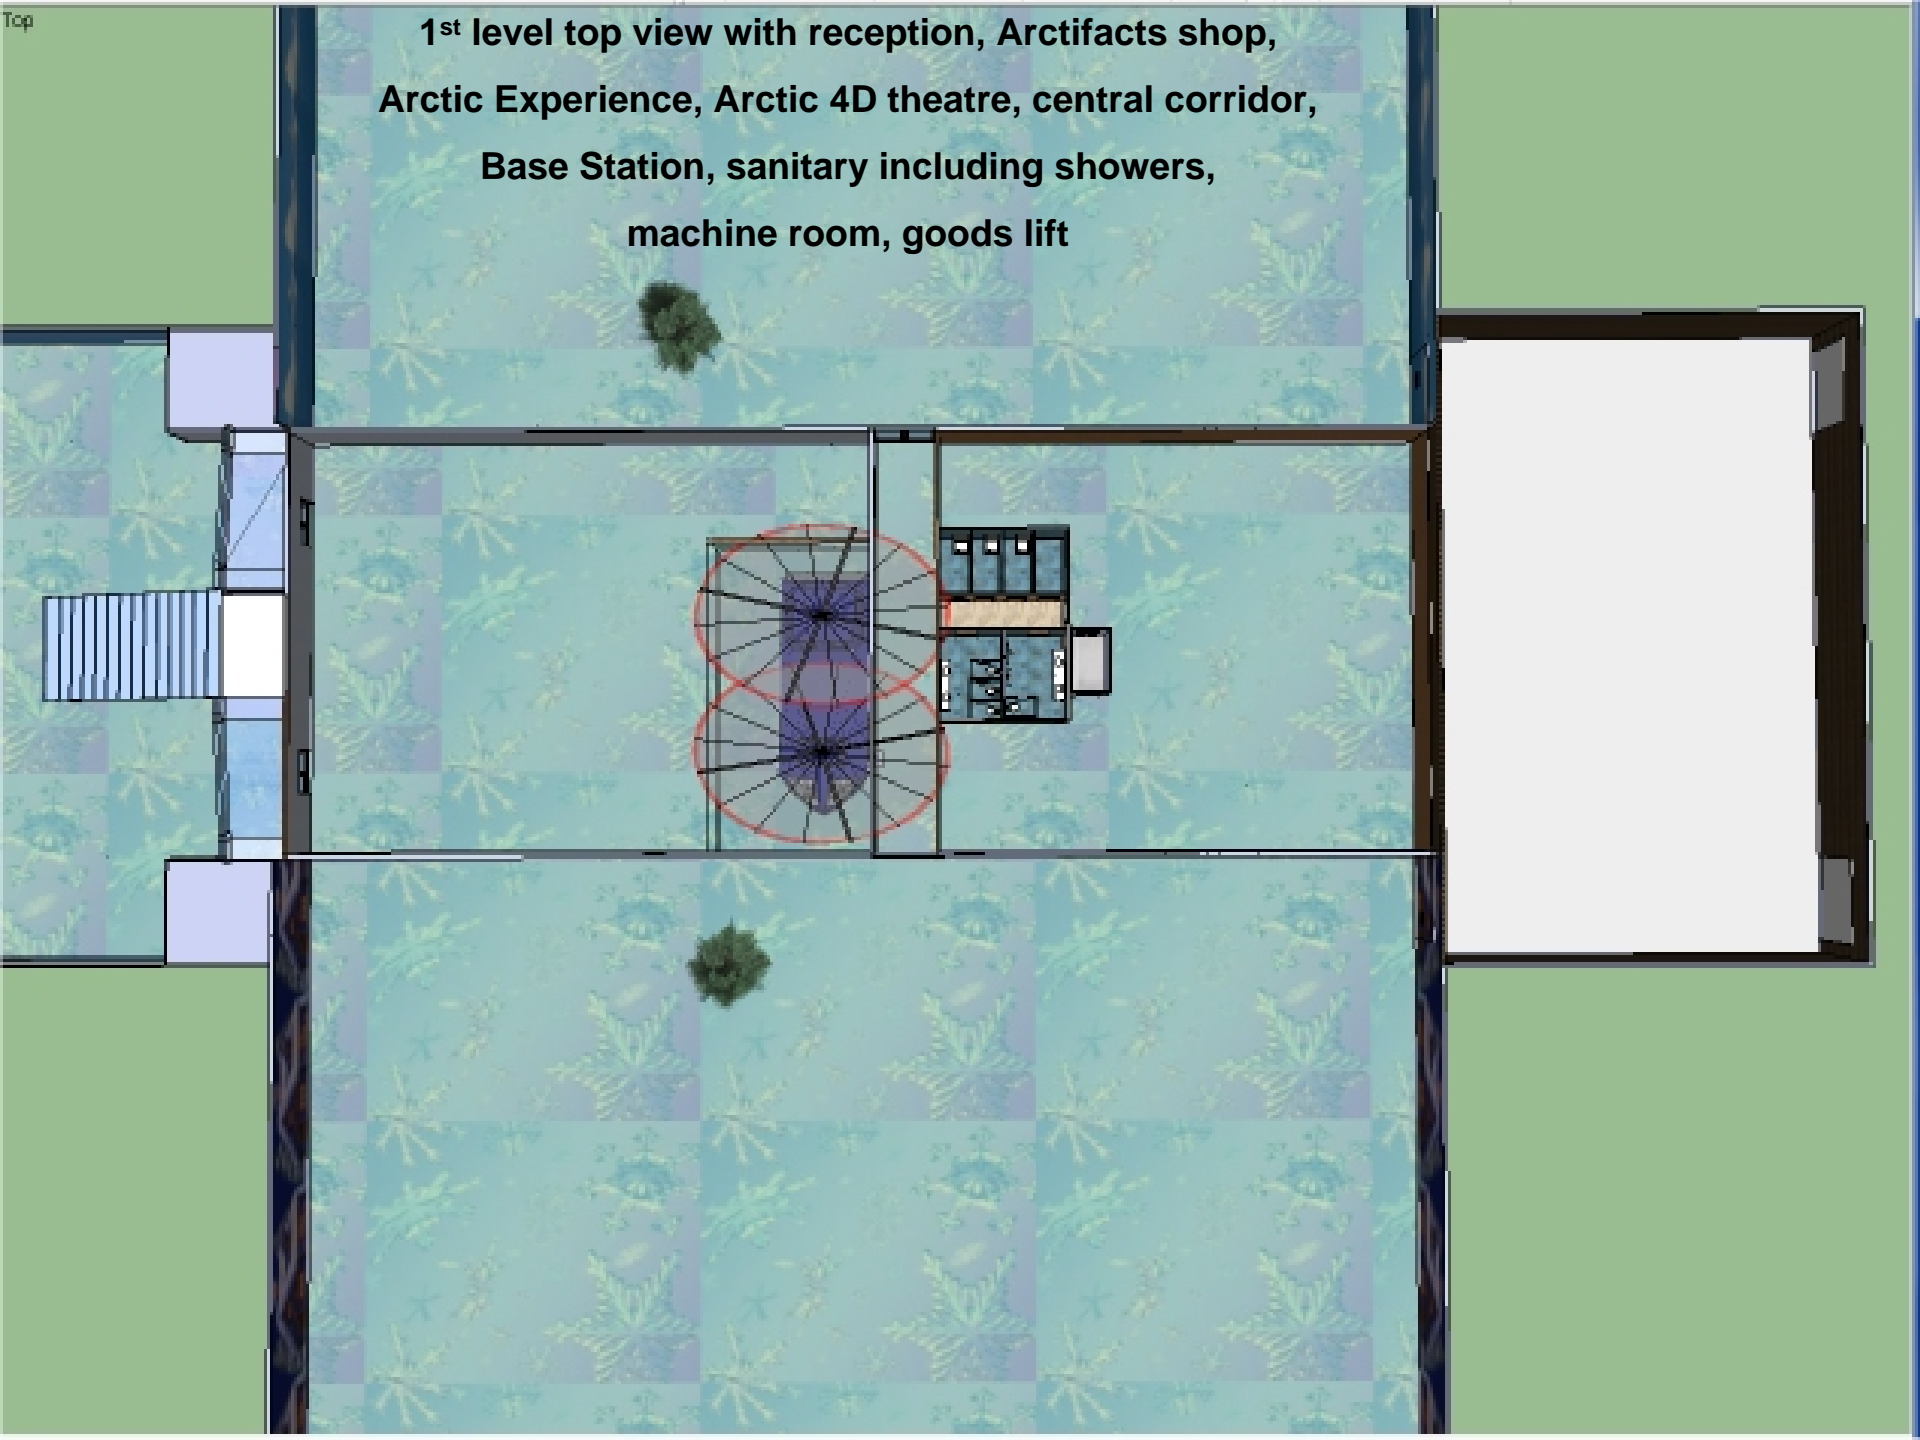

WINTER IS QU

Outside view with entrance building at front and machine room at rear

Half open view with mid section building
overlooking snow & ice area

Half open view front

Entrance building

**1st level top view with reception, Arctifacts shop,
Arctic Experience, Arctic 4D theatre, central corridor,
Base Station, sanitary including showers,
machine room, goods lift**

**1st level entrance building with reception, Artifacts shop, sanitary and Cyberia games on
2nd level looking into 2nd and 3rd level food & beverage floors**

Cyberia games

ENTRANCE IGLOO SNOWPLAY 40

Artifacts shop, reception, photo booth, Polar bear creation station

Entrance with stairs to 2nd level

Entrance to the Arctic Experience and 4D theatre

An interactive museum exhibit titled "Arctic Experience". The central feature is a large, white, textured sculpture of a polar bear, illuminated from below with a blue light. The bear is positioned on a circular platform. In the background, there are several large digital screens displaying Arctic scenes: one shows a snowy landscape, another shows a ship on the water, and a third shows a close-up of a polar bear's face. Several people are interacting with the exhibit. A man in a white jacket is crouching down, talking to a young child. Other visitors are seen in the background, some looking at the screens and others at the bear sculpture. The overall lighting is dim, with the primary light sources being the blue glow from the bear and the screens.