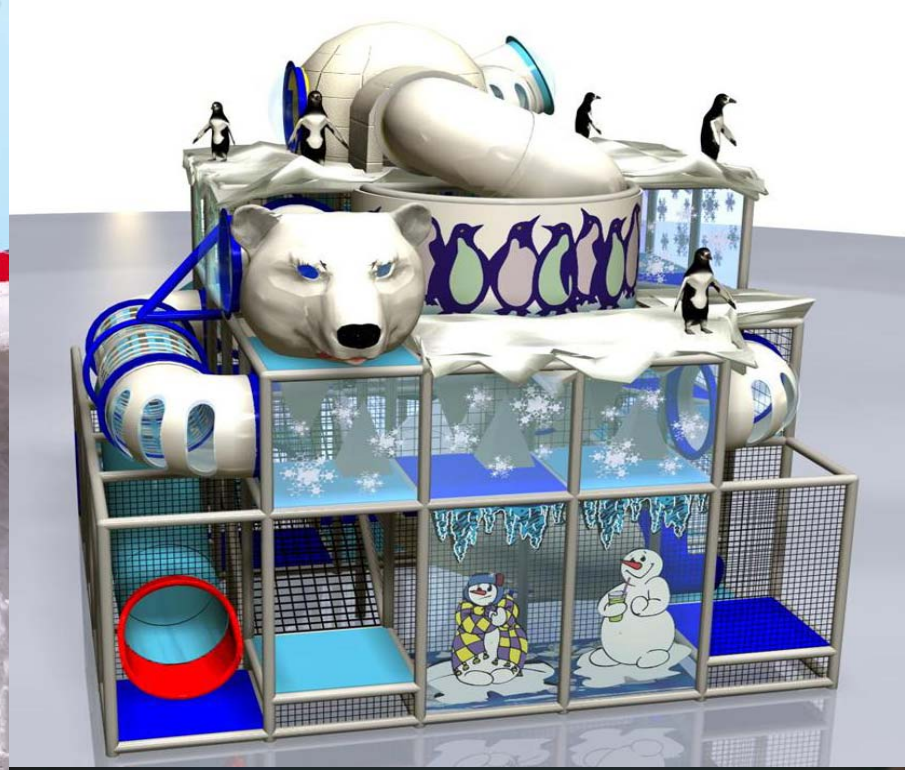

Entrance with stairs to 2nd level

Entrance to the Arctic Experience and 4D theatre

An interactive museum exhibit titled "Arctic Experience". The central feature is a large, white, textured sculpture of a polar bear, illuminated from below with a blue light. The bear is positioned on a circular platform. In the background, there are several large digital screens displaying Arctic scenes: one shows a snowy landscape, another shows a ship on the water, and a third shows a close-up of a polar bear's face. Several people are interacting with the exhibit. A man in a white jacket is crouching down, talking to a young child. Other visitors are seen in the background, some looking at the screens and others at the bear sculpture. The overall lighting is dim, with the primary light sources being the blue glow from the bear and the screens.

Snow circuit and huts impression with high ropes course

Igloo Village impressions

Impressions Glass Igloo, Ice Bar and ice sculptures

©Unlimited Snow Indoor by

Electric kids & adult snowmobiles

Introducing
Arctic
Kawasaki

Ice climbing, dog sledding, cross country skiing

Snow ball games

WINTER IS QU

Artist impression snow & Ice play area with mountain slides, etc.

**Wave ice slide, winter Air balls human pinball,
R-Evelution slope, snow tubes,
bumper cars on ice**

Ice skating, alpine curling, ice carving, ice games

Tubing merry-go-round, snow diggers, snow play, snowball wheel

**Magic crystals laser game, winter soft play,
North Pole adventure dark ride, mini golf on ice**