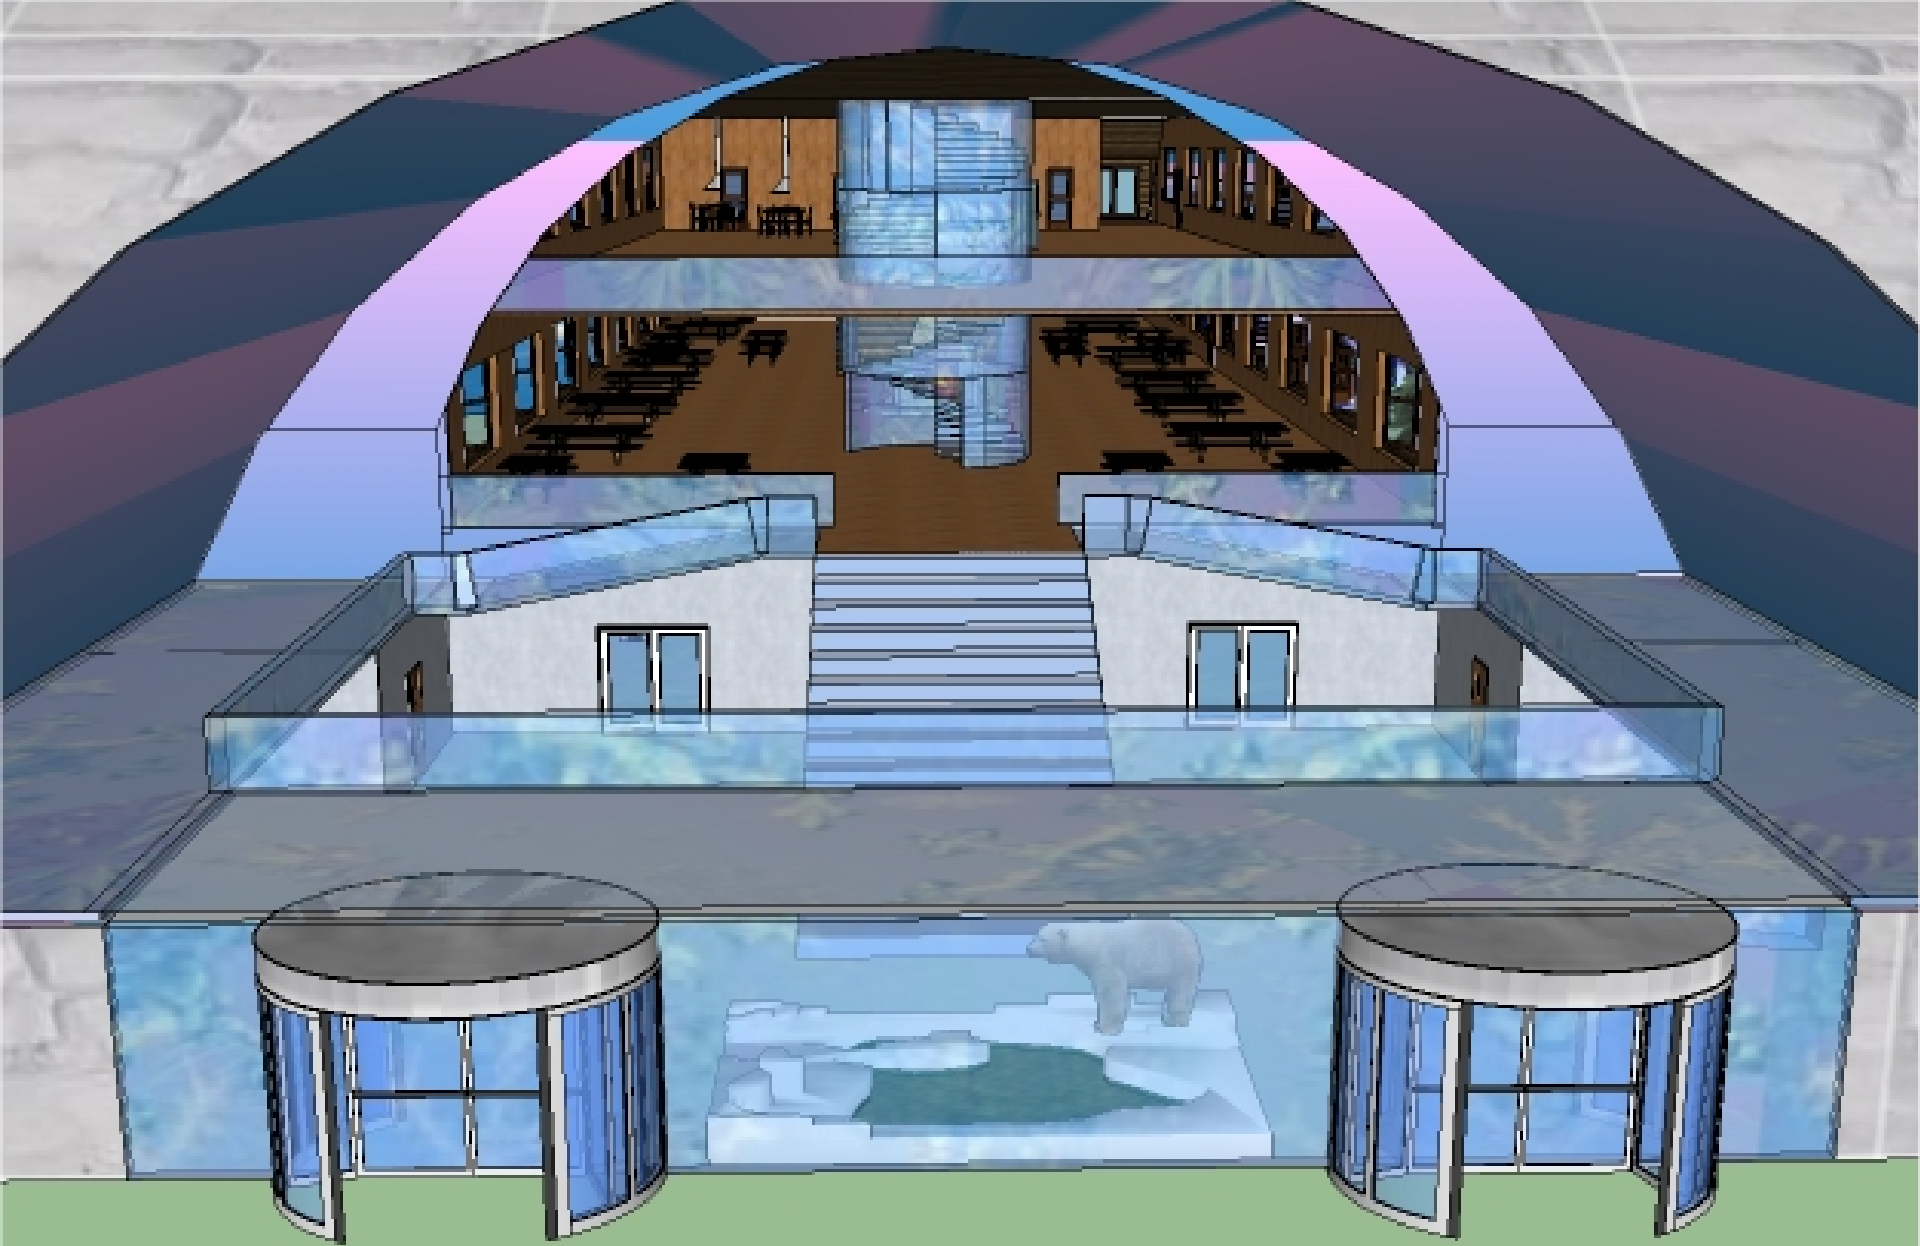

**1st level entrance building with reception, Artifacts shop, sanitary and Cyberia games on
2nd level looking into 2nd and 3rd level food & beverage floors**