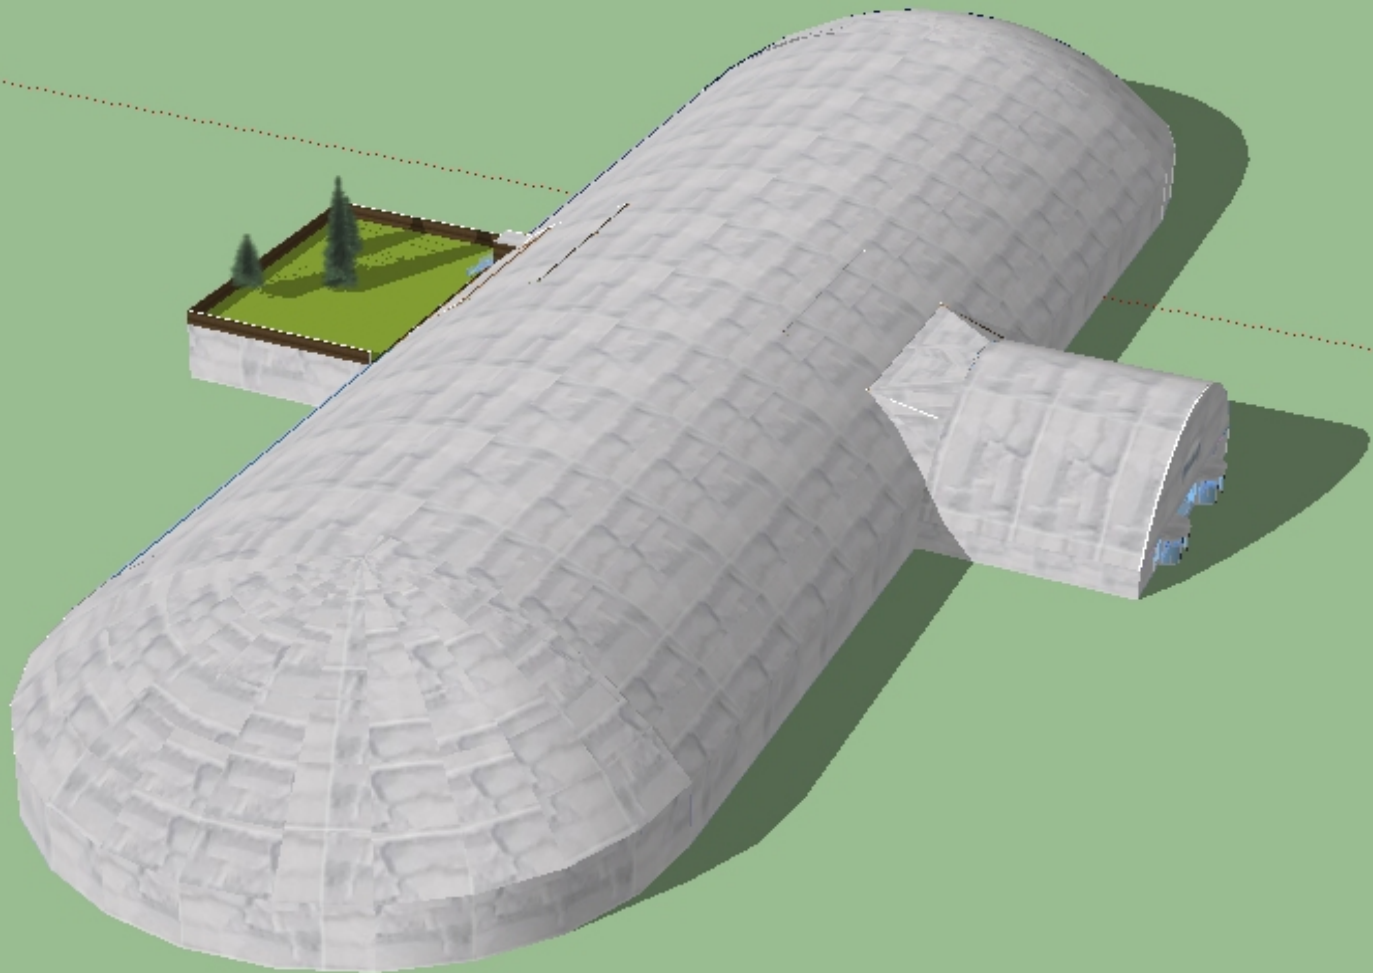

Outside view with entrance building at front and machine room at rear