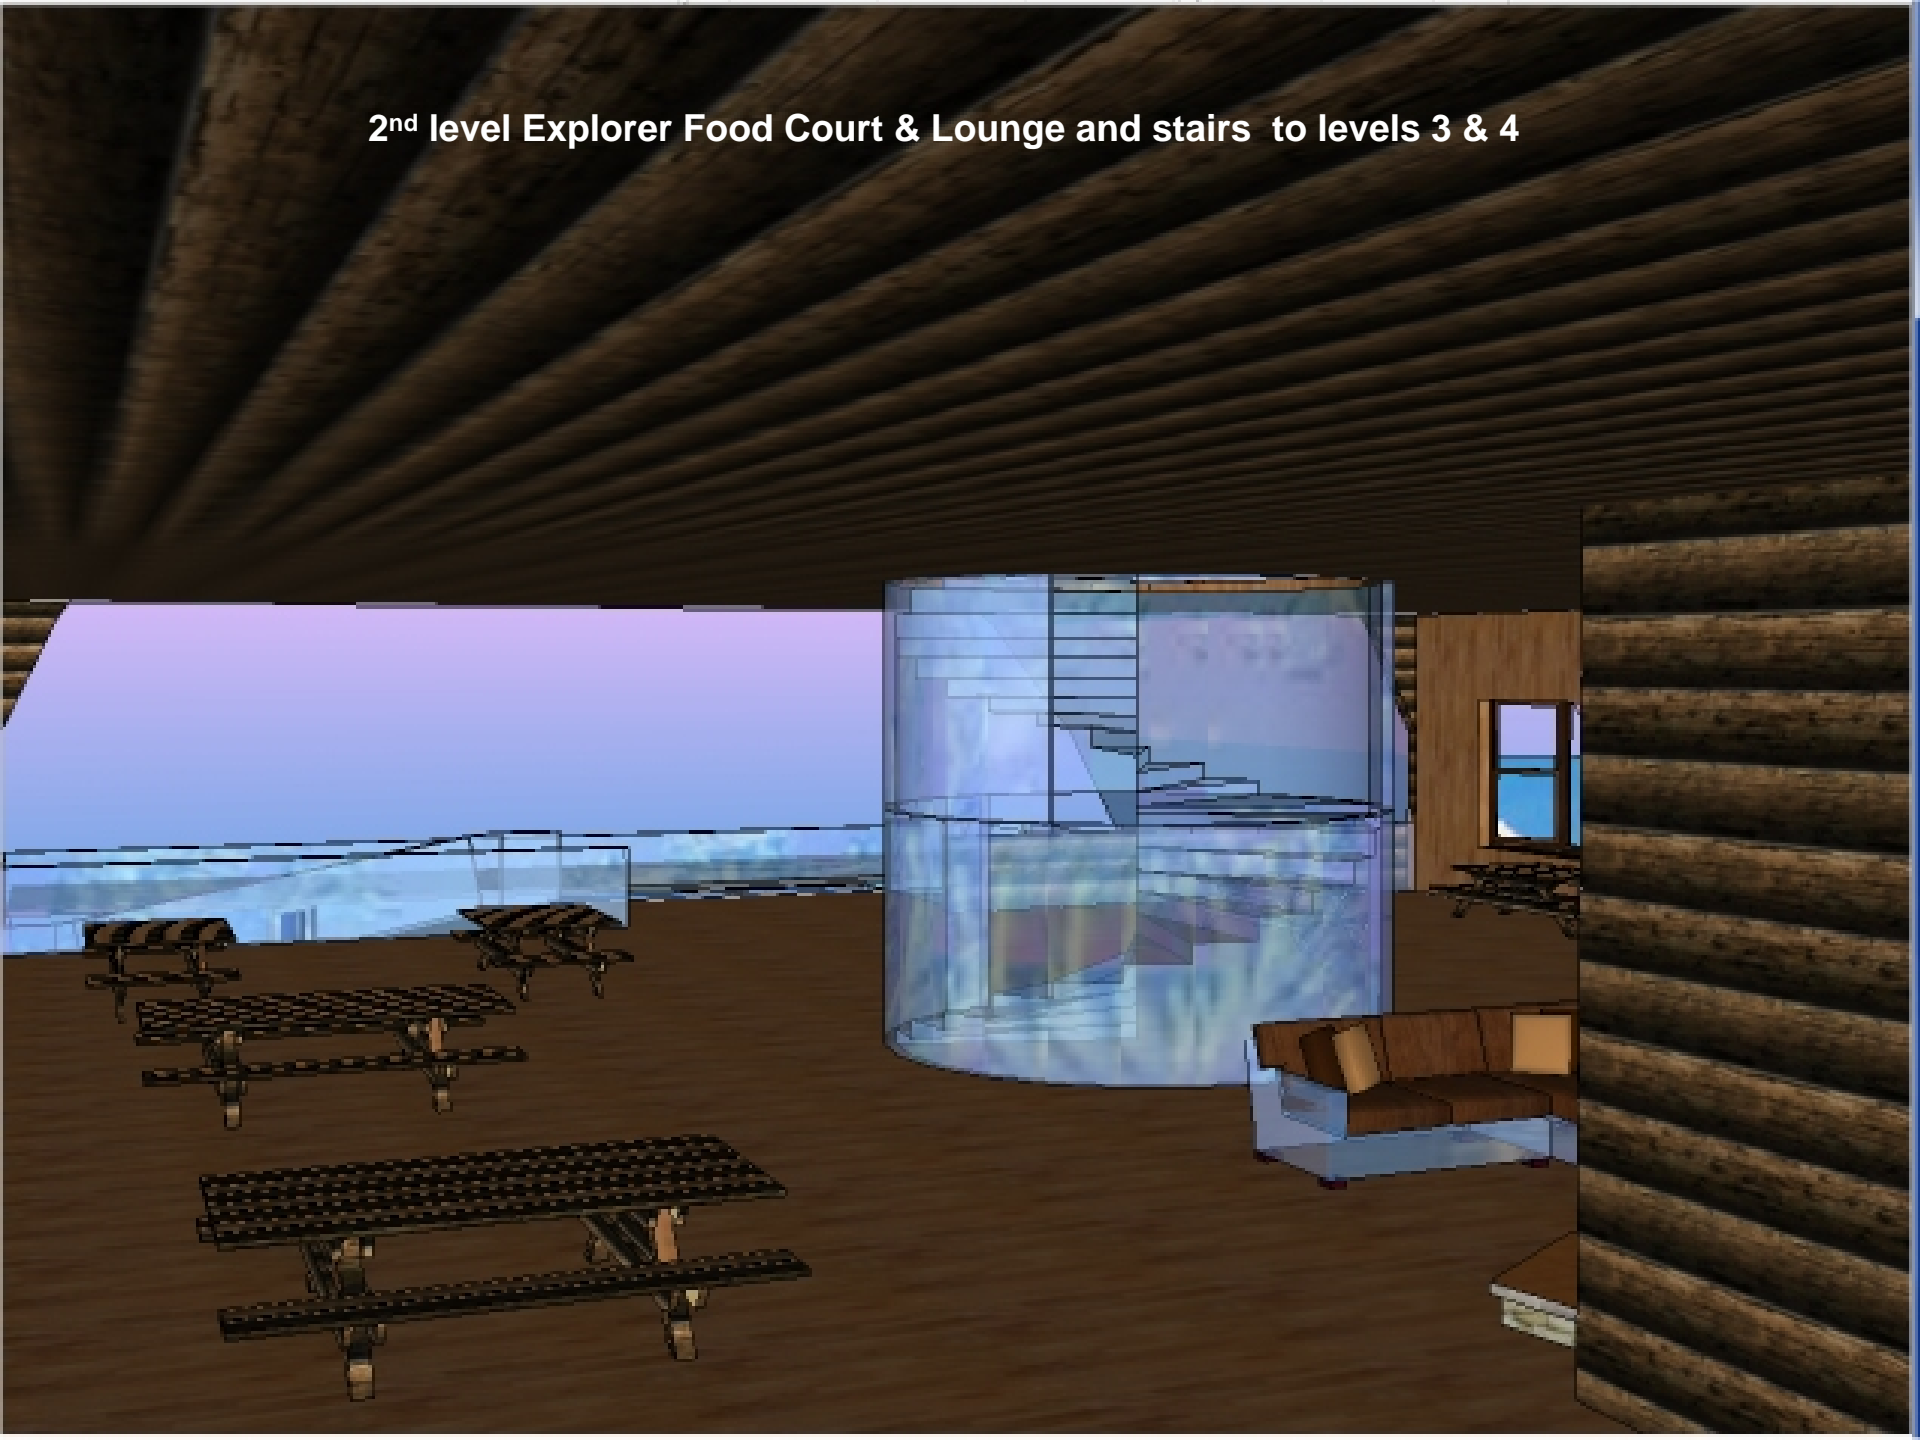

Entrance with stairs to 2nd level

Entrance to the Arctic Experience and 4D theatre

An interactive museum exhibit titled "Arctic Experience". The central feature is a large, white, textured sculpture of a polar bear, illuminated from below with a blue light. The bear is positioned on a circular platform. In the background, there are several large digital screens displaying Arctic scenes: one shows a snowy landscape, another shows a ship on the water, and a third shows a close-up of a polar bear's face. Several people are interacting with the exhibit. A man in a white jacket is crouching down, talking to a young child. Other visitors are seen in the background, some looking at the screens and others at the bear sculpture. The overall lighting is dim, with the primary light sources being the blue glow from the bear and the screens.

Entrance SnowPlay Restaurant

Art. nr. 4.05.01

JOYVISION

**2nd level entrance to balcony & stairs and
view from Kids Cool Café to Snow & Ice play**

**2nd, 3rd & 4th level balconies &
stairs to Snow & Ice areas**

2nd level Explorer Food Court & Lounge and stairs to levels 3 & 4

2nd level Lounge & fire place and stairs to levels 3 & 4

3rd level top view with Igloo Bar, Arctic BBQ, Arctic Lounge, Northern Lights function rooms, kitchen, sanitary, goods lift, access to outside terrace