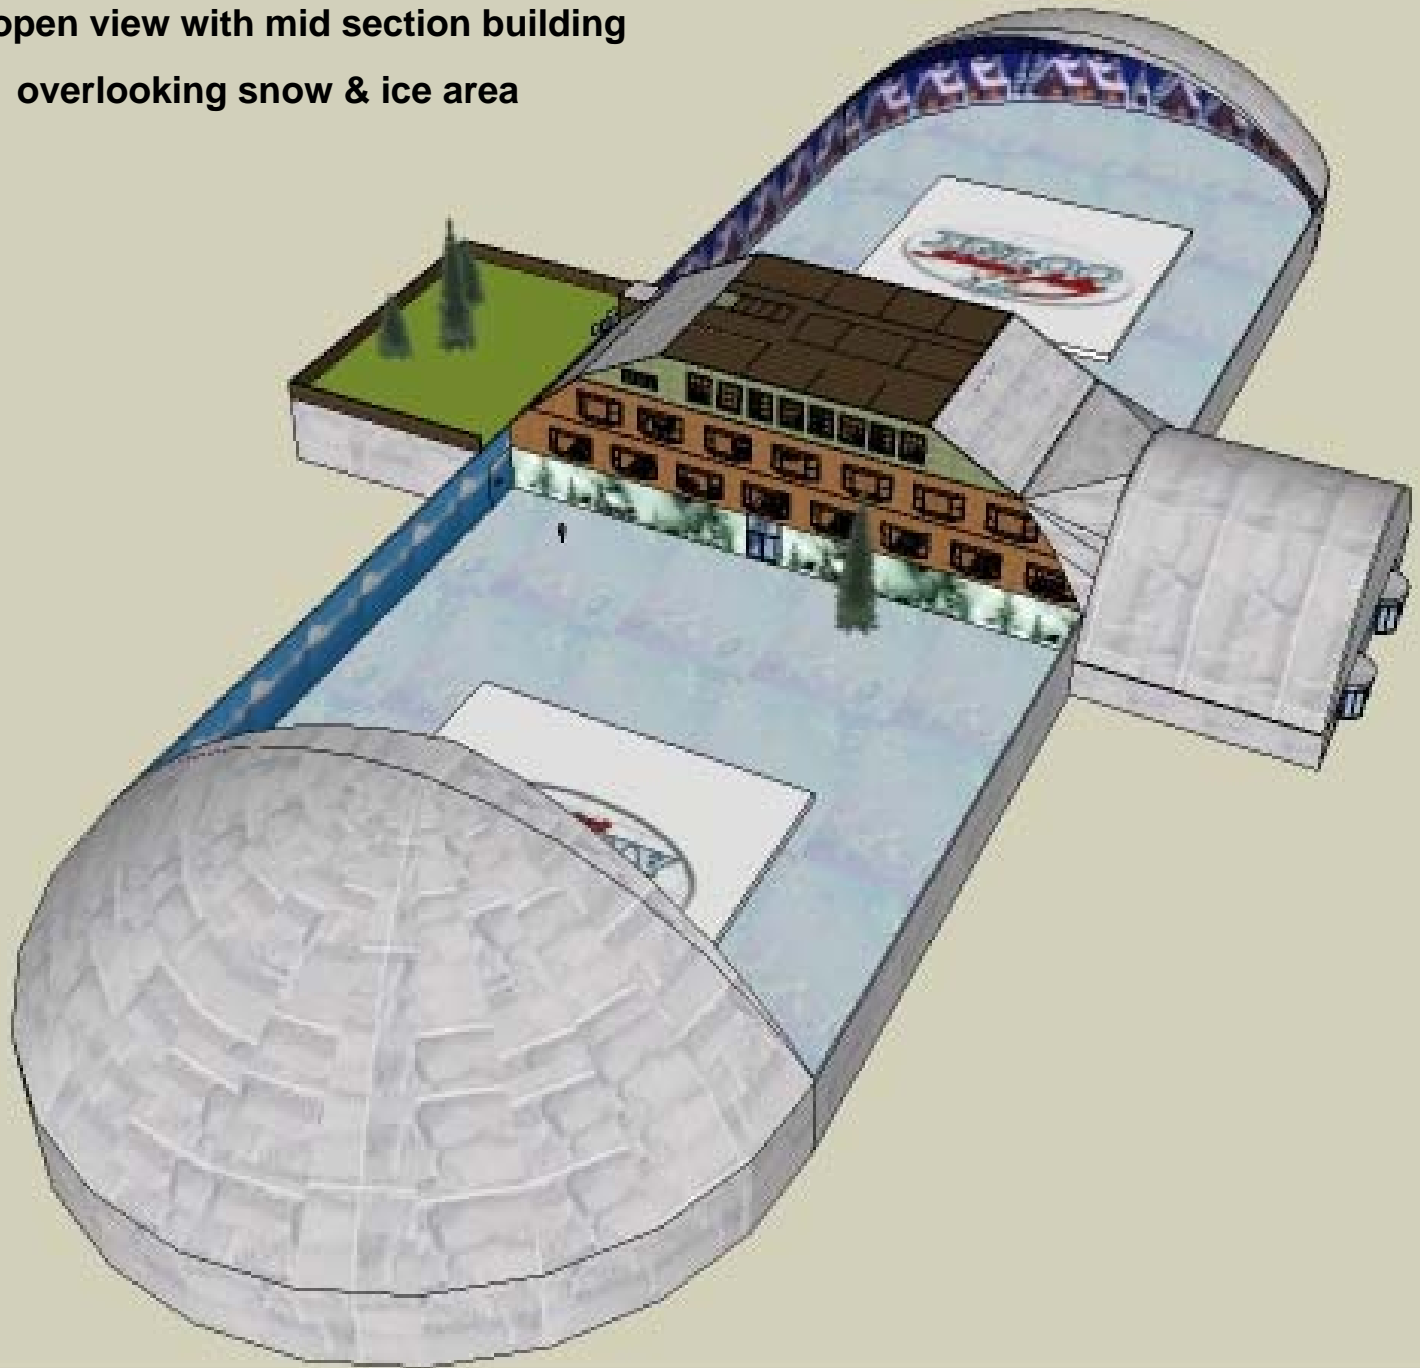

Half open view front

Half open view with mid section building
overlooking snow & ice area