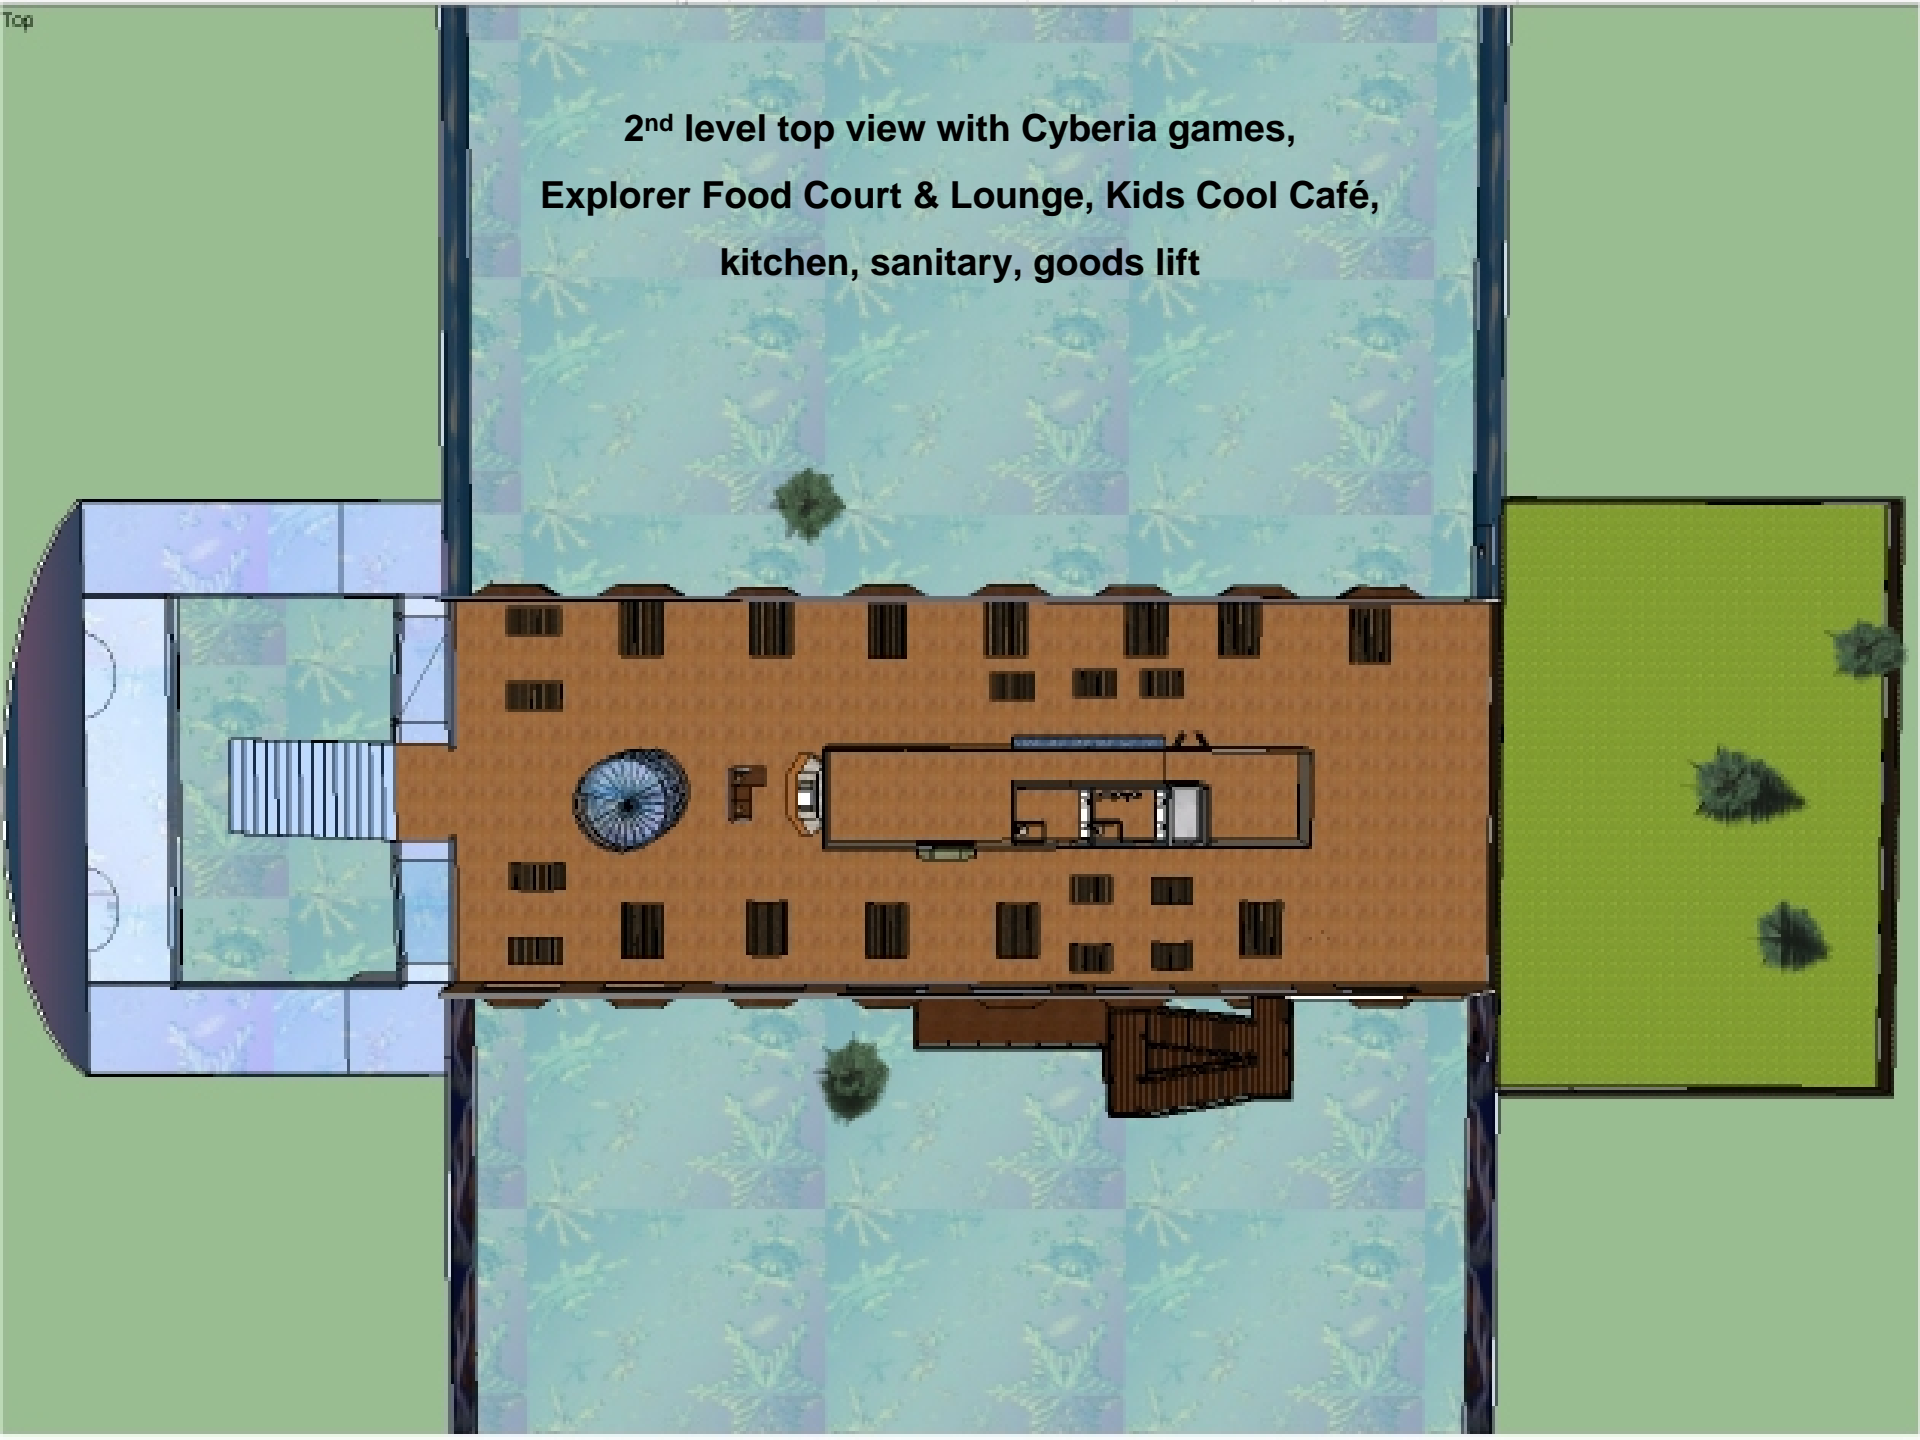

Entrance with stairs to 2nd level

Entrance to the Arctic Experience and 4D theatre

An interactive museum exhibit titled "Arctic Experience". The central feature is a large, white, textured sculpture of a polar bear, illuminated from below with a blue light. The bear is positioned on a circular platform. In the background, there are several large digital screens displaying Arctic scenes: one shows a snowy landscape, another shows a ship on the water, and a third shows a close-up of a polar bear's face. Several people are interacting with the exhibit. A man in a white jacket is crouching down, talking to a young child. Other visitors are seen in the background, some looking at the screens and others at the bear sculpture. The overall lighting is dim, with the primary light sources being the blue glow from the bear and the screens.

Arctic Experience

Arctic 4D theatre

Central corridor

Base Station rental area, goods lift and sanitary with showers

Machine room at rear and outside terrace on top

2nd level Explorer Food Court & lounge and stairs to levels 3 & 4

**2nd level top view with Cyberia games,
Explorer Food Court & Lounge, Kids Cool Café,
kitchen, sanitary, goods lift**

2nd level Explorer Food Court with kitchen, buffet, storage & goods lift

2nd level Kids Cool Café with sanitary & goods lift