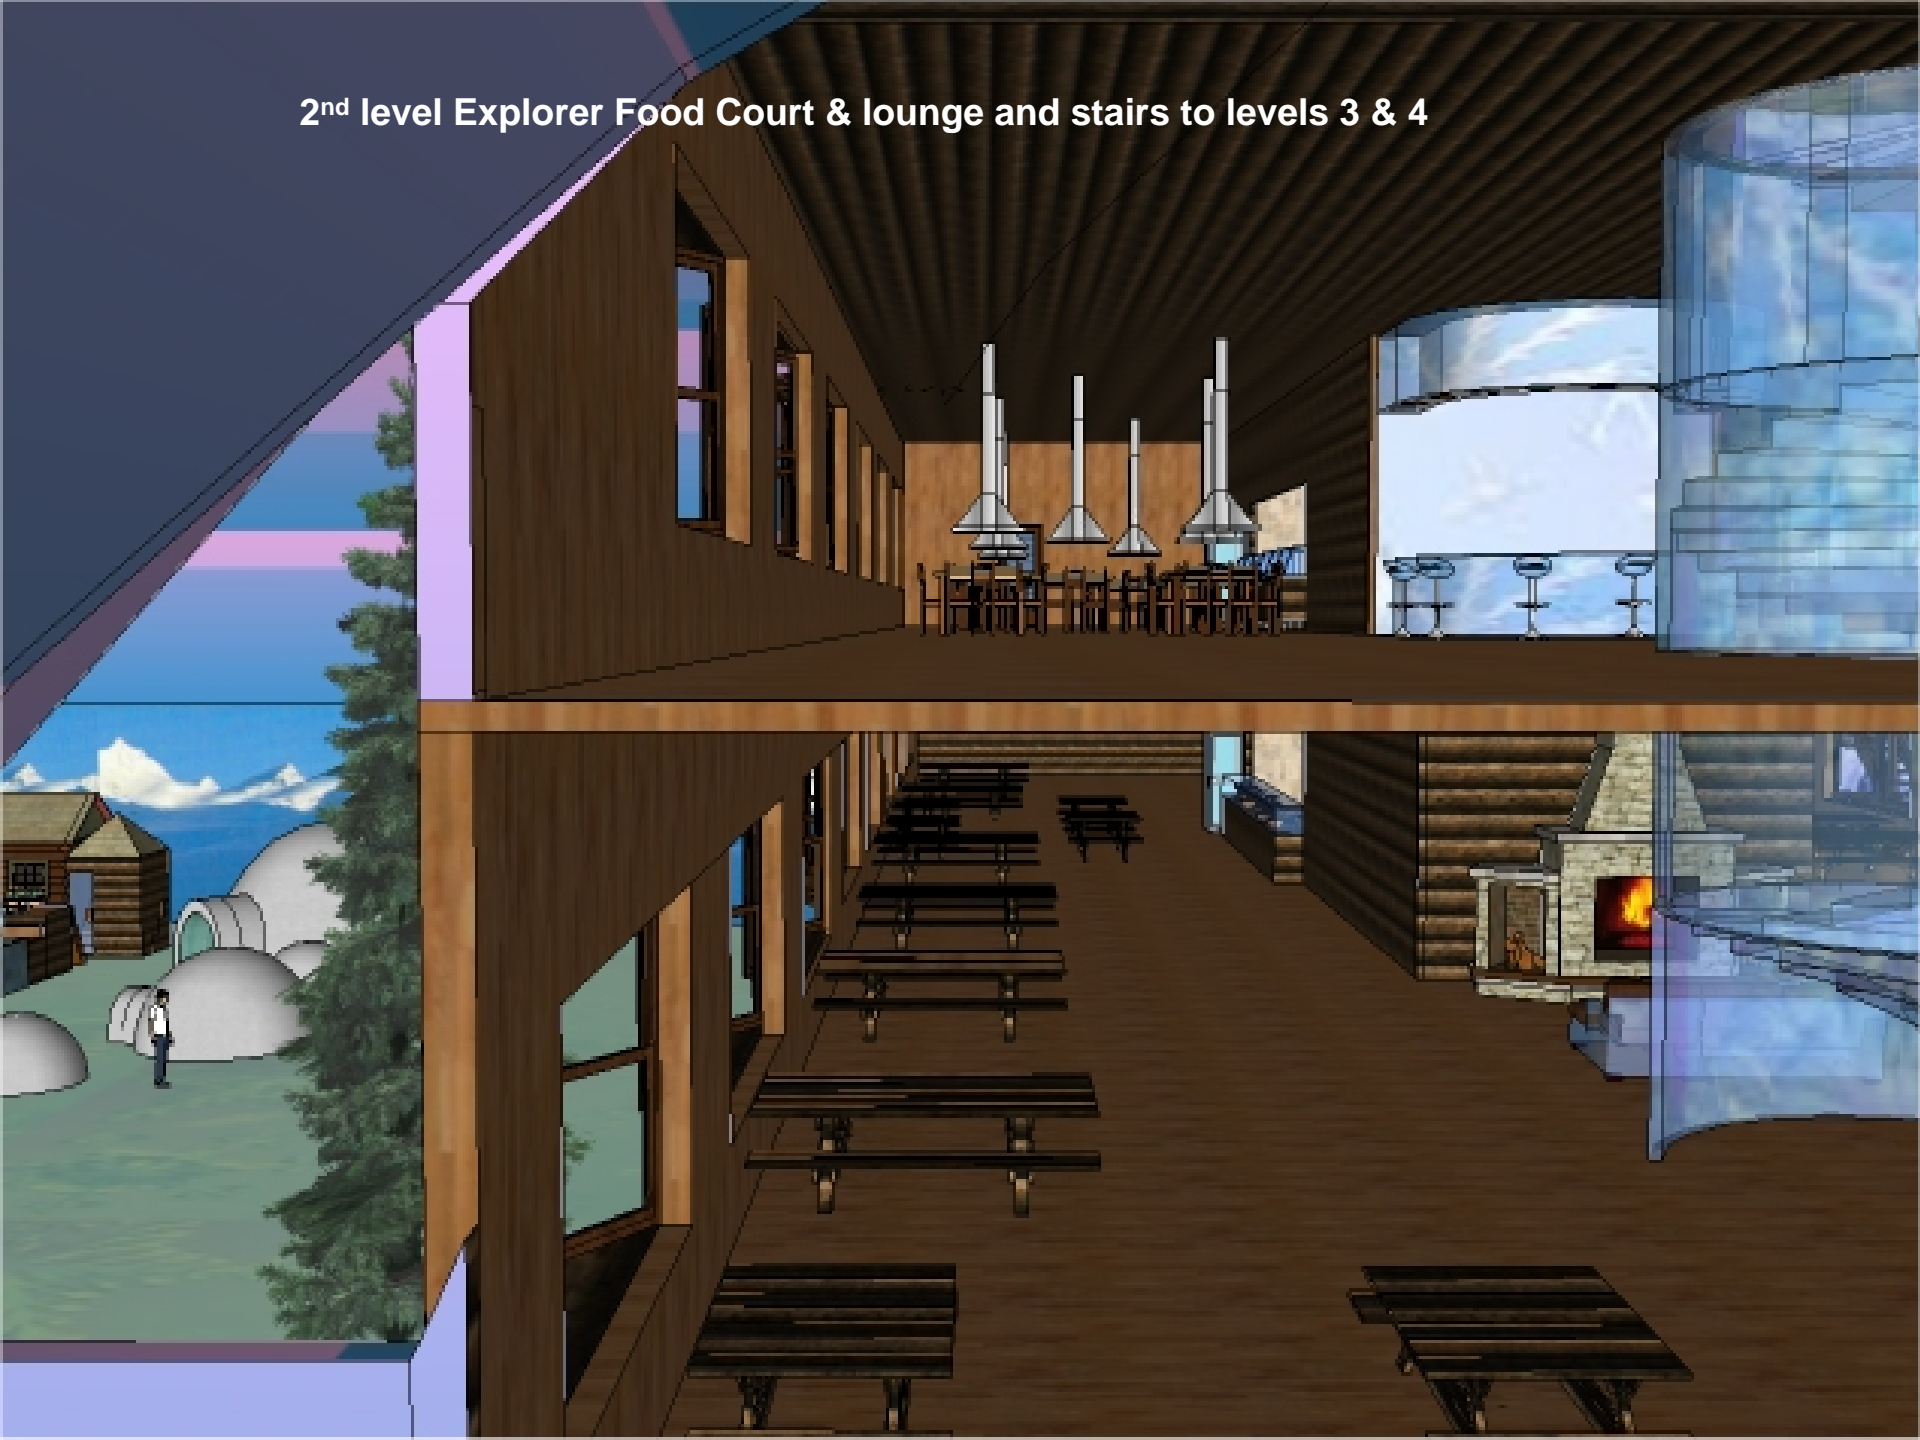

Entrance with stairs to 2nd level

Entrance to the Arctic Experience and 4D theatre

An interactive museum exhibit titled "Arctic Experience". The central feature is a large, white, textured sculpture of a polar bear, illuminated from below with a blue light. The bear is positioned on a circular platform. In the background, there are several large digital screens displaying Arctic scenes: one shows a snowy landscape, another shows a ship on the water, and a third shows a close-up of a polar bear's face. Several people are interacting with the exhibit. A man in a white jacket is crouching down, talking to a young child. Other visitors are seen in the background, some looking at the screens and others at the bear sculpture. The overall lighting is dim, with the primary light sources being the blue glow from the bear and the screens.

Arctic Experience

Arctic 4D theatre

Central corridor

Base Station rental area, goods lift and sanitary with showers

Machine room at rear and outside terrace on top

2nd level Explorer Food Court & lounge and stairs to levels 3 & 4

**2nd level top view with Cyberia games,
Explorer Food Court & Lounge, Kids Cool Café,
kitchen, sanitary, goods lift**

2nd level Explorer Food Court with kitchen, buffet, storage & goods lift

2nd level Kids Cool Café with sanitary & goods lift

2nd level Explorer Food Court & Lounge and stairs to levels 3 & 4

2nd level Lounge & fire place and stairs to levels 3 & 4

3rd level top view with Igloo Bar, Arctic BBQ, Arctic Lounge, Northern Lights function rooms, kitchen, sanitary, goods lift, access to outside terrace