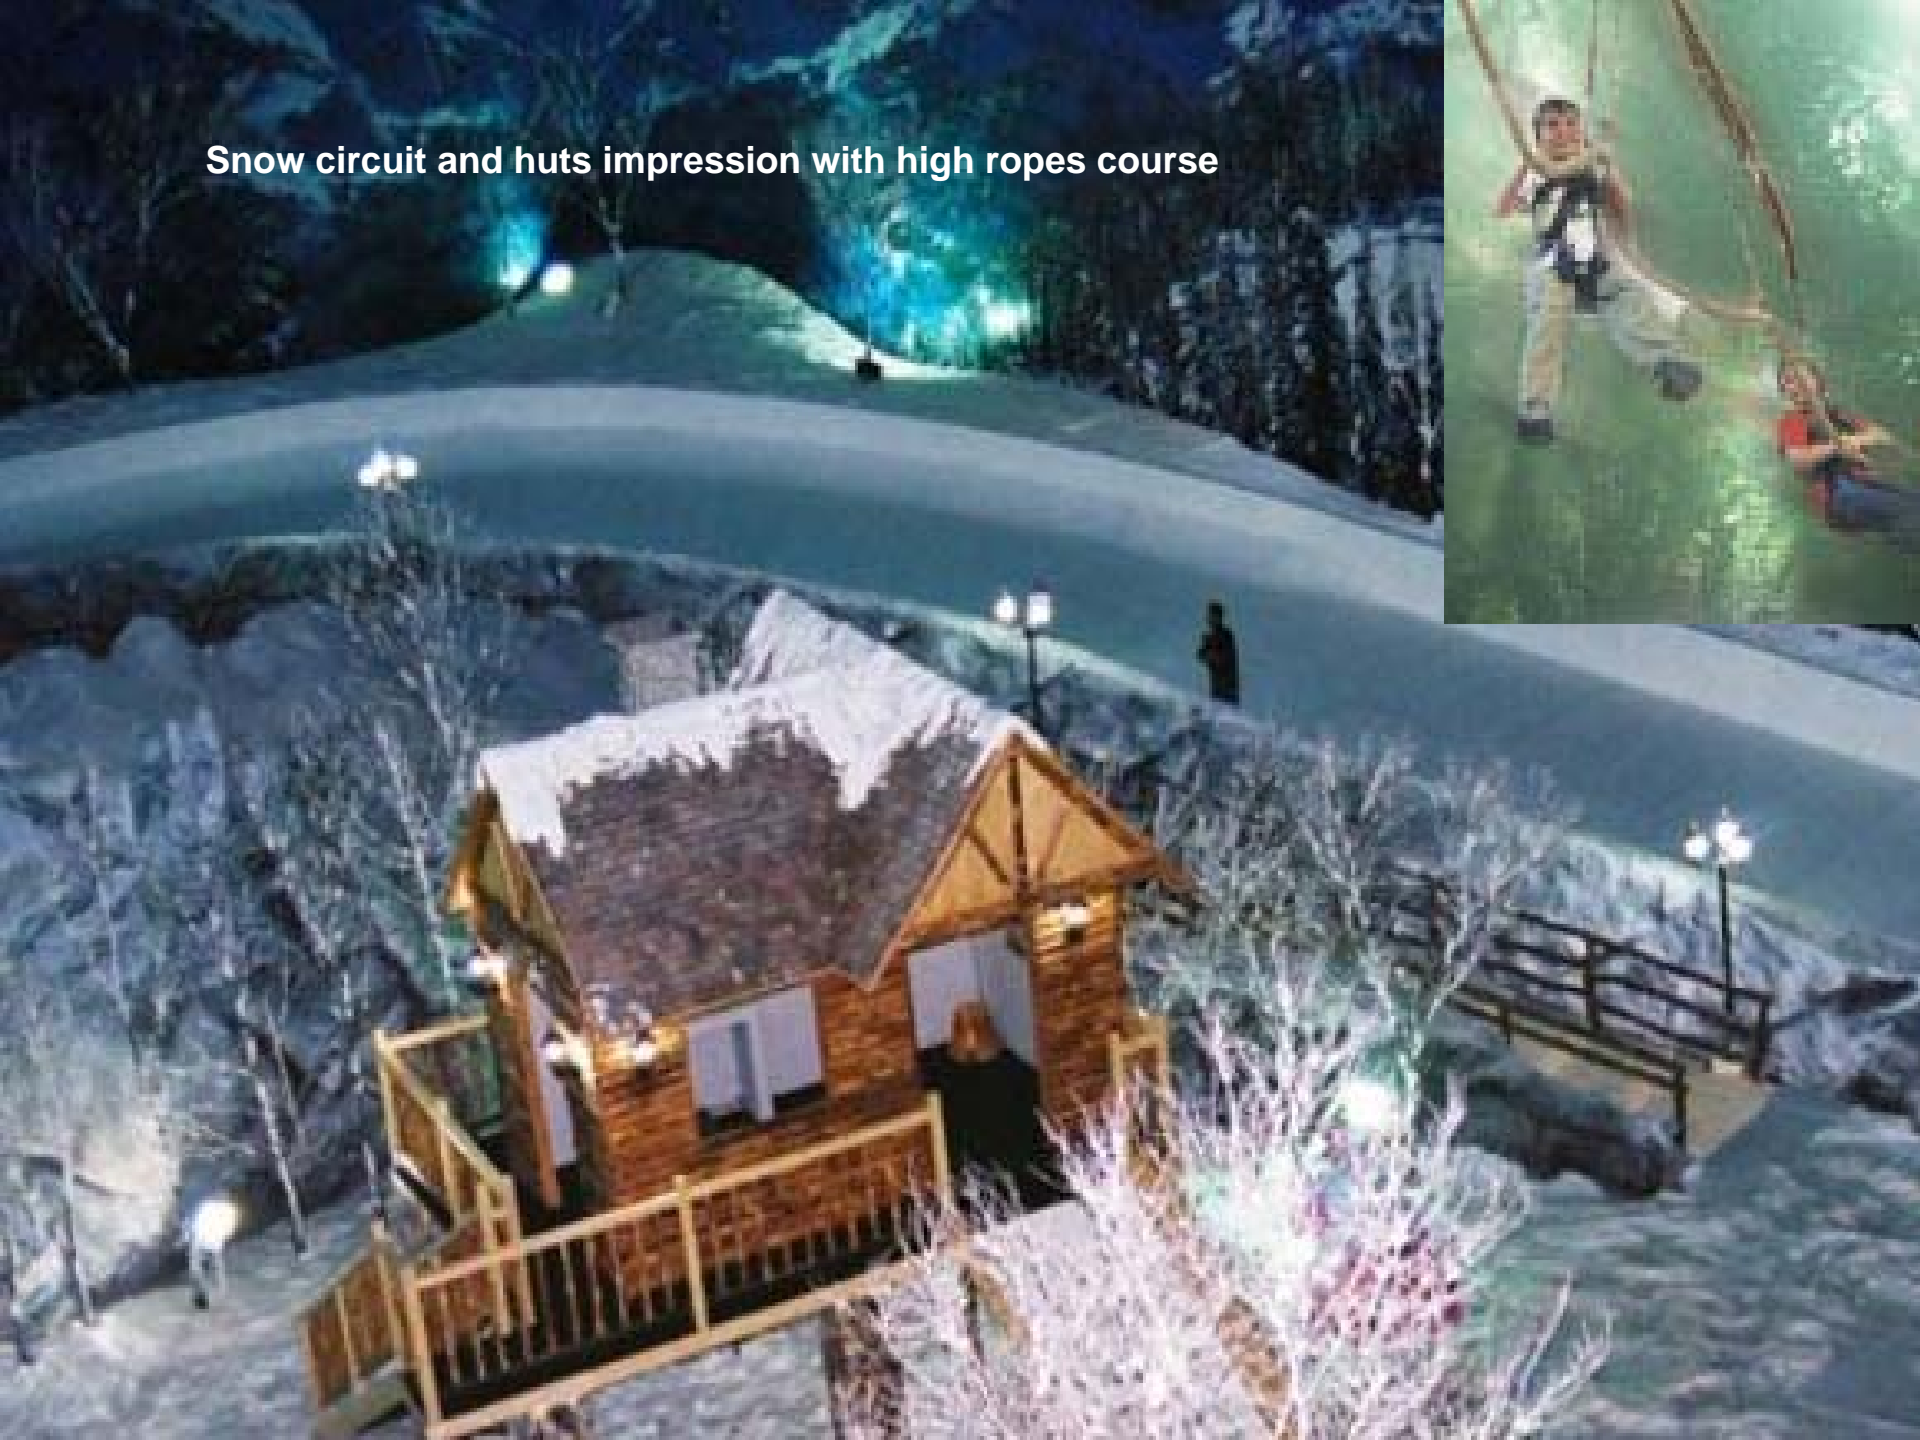

Side view of levels 1 to 4 from Snow & Ice play area

Side view of levels 1 to 4 from Snow & Ice play area with transparent walls

Side view of levels 1 to 4 from snow circuit, igloo village, etc. area

Side view of levels 1 to 4 from snow circuit, igloo village, etc. area with transparent walls

Side view of levels 1 to 4 from snow circuit, igloo village, etc. area, cross section

WINTERESTU

Day time artist impression snow circuit for snowmobiles, sled dogs, cross country skiing

WINTER IS HERE

Night view impression snow circuit with Aurora projection

Snow circuit and huts impression with high ropes course

Igloo Village impressions

Impressions Glass Igloo, Ice Bar and ice sculptures

©Unlimited Snow Indoor by

Electric kids & adult snowmobiles

Introducing
Arctic
Kawasaki

Ice climbing, dog sledding, cross country skiing

Snow ball games

WINTER IS QU

Artist impression snow & Ice play area with mountain slides, etc.

**Wave ice slide, winter Air balls human pinball,
R-Evelution slope, snow tubes,
bumper cars on ice**