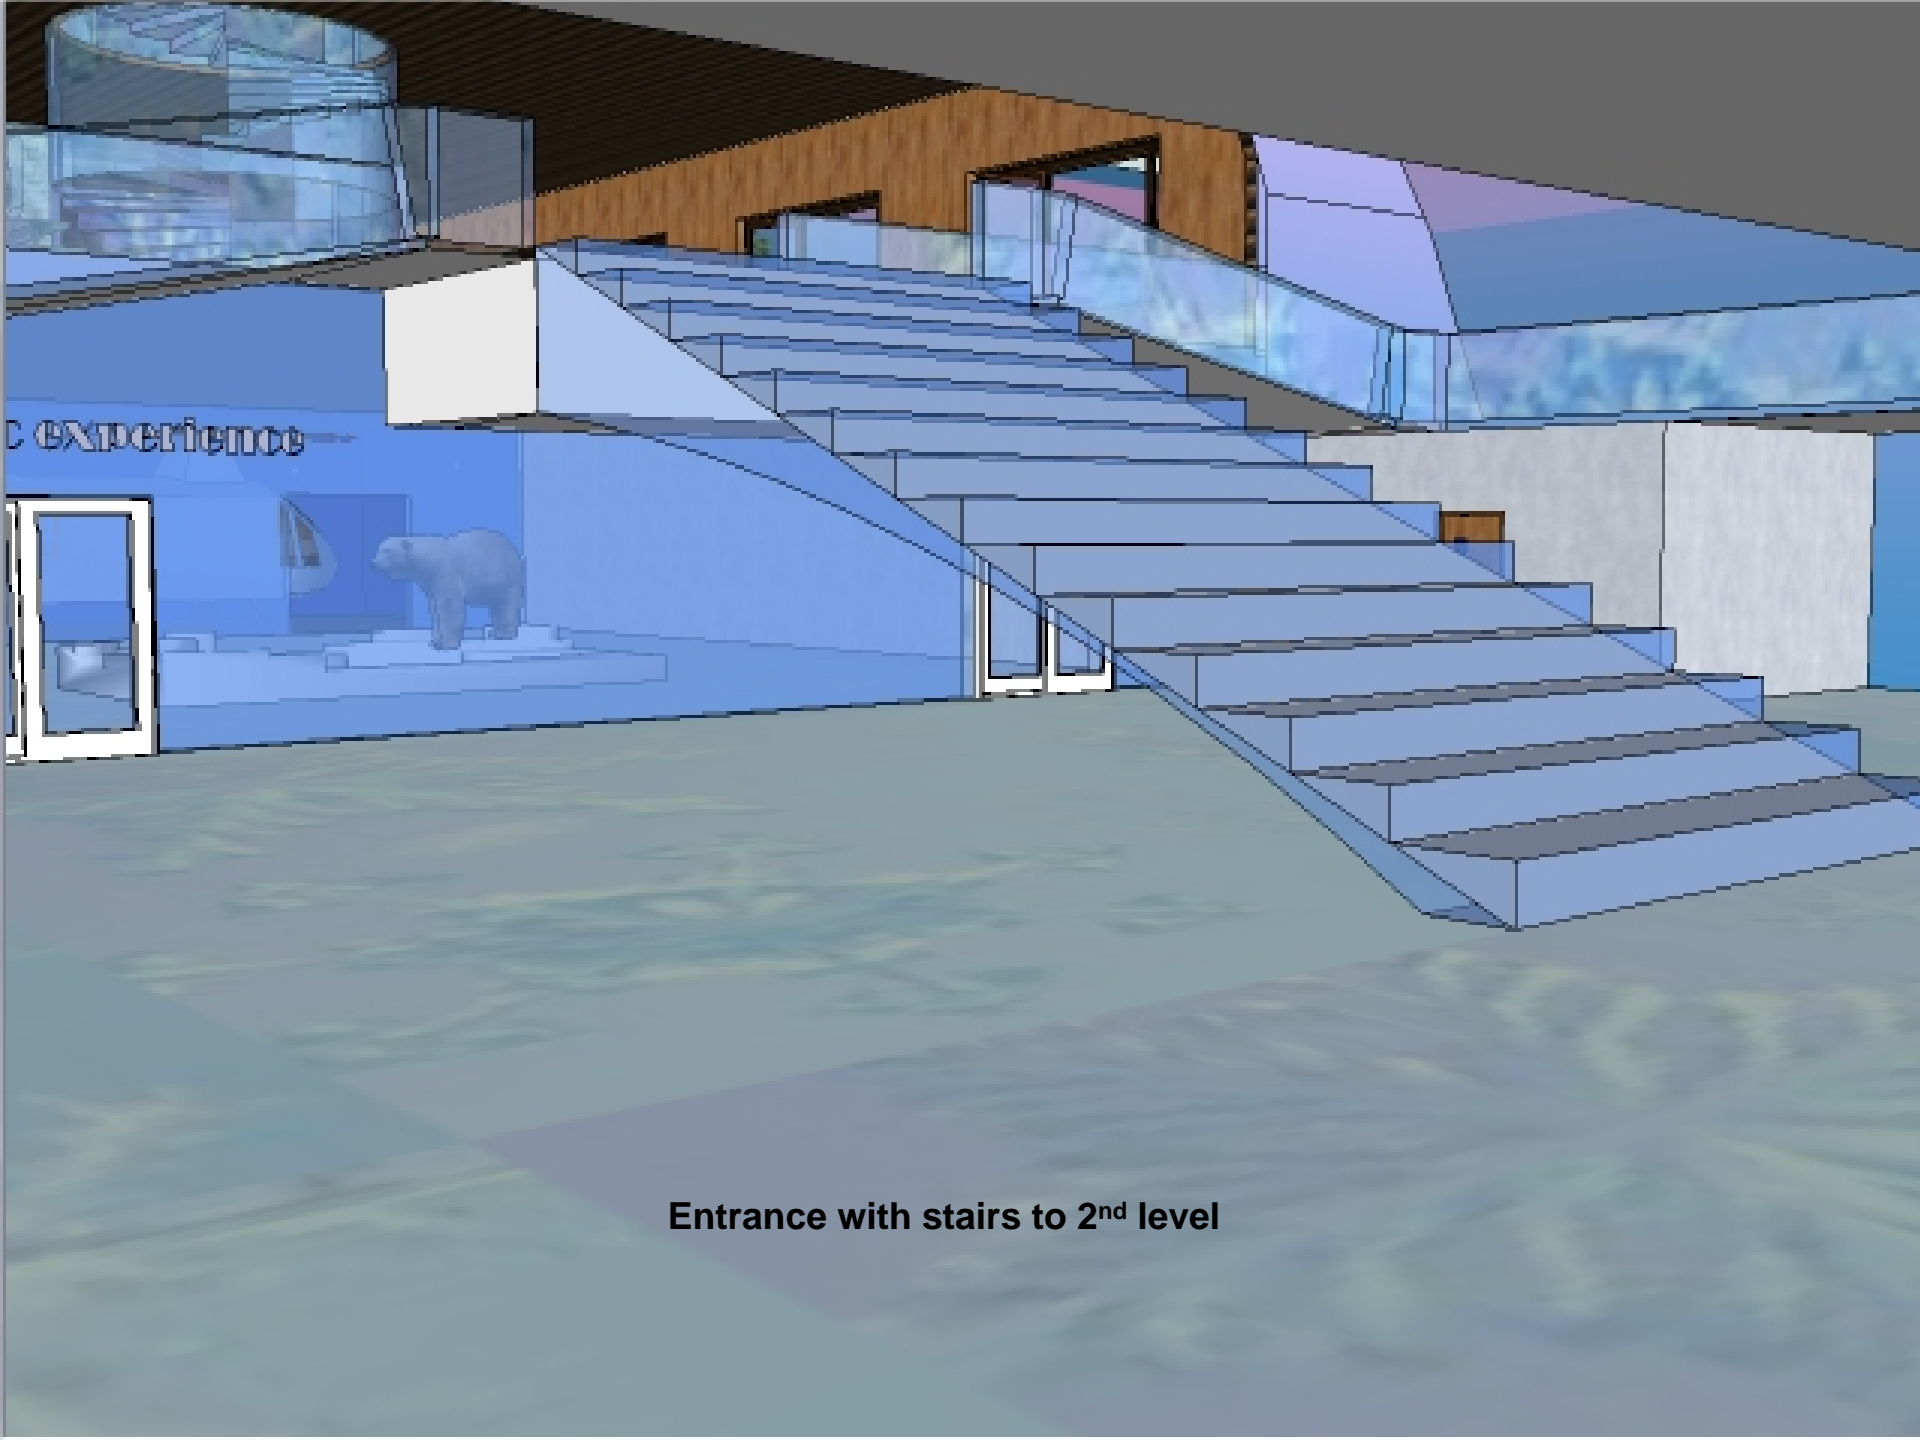

**1st level entrance building with reception, Artifacts shop, sanitary and Cyberia games on
2nd level looking into 2nd and 3rd level food & beverage floors**

Cyberia games

ENTRANCE IGLOO SNOWPLAY 40

Artifacts shop, reception, photo booth, Polar bear creation station

Entrance with stairs to 2nd level

Entrance to the Arctic Experience and 4D theatre

An interactive museum exhibit titled "Arctic Experience". The central feature is a large, white, textured sculpture of a polar bear, illuminated from below with a blue light. The bear is positioned on a circular platform. In the background, there are several large digital screens displaying Arctic scenes: one shows a snowy landscape, another shows a ship on the water, and a third shows a close-up of a polar bear's face. Several people are interacting with the exhibit. A man in a white jacket is crouching down, talking to a young child. Other visitors are seen in the background, some looking at the screens and others at the bear sculpture. The overall lighting is dim, with the primary light sources being the blue glow from the bear and the screens.