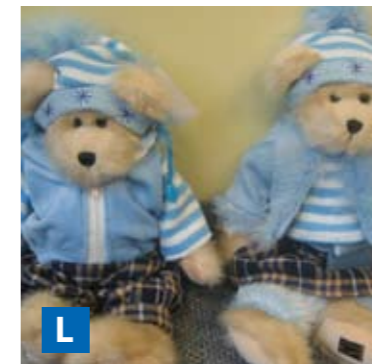

build your own bear

17 Snowy for Creation Station

33740
Size: 40cm
With back closed

L

33732
Size: 8cm