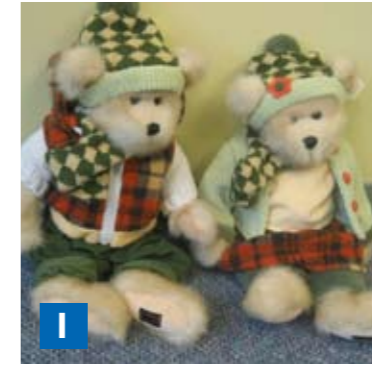

build your own bear

17 Snowy for Creation Station

33740
Size: 40cm
With back closed

E

F

G

H

I