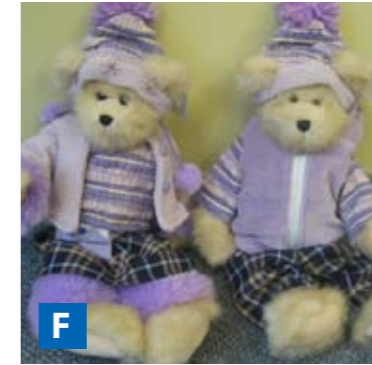

build your own bear

17 Snowy for Creation Station

33740
Size: 40cm
With back closed

E

F

G

H

I