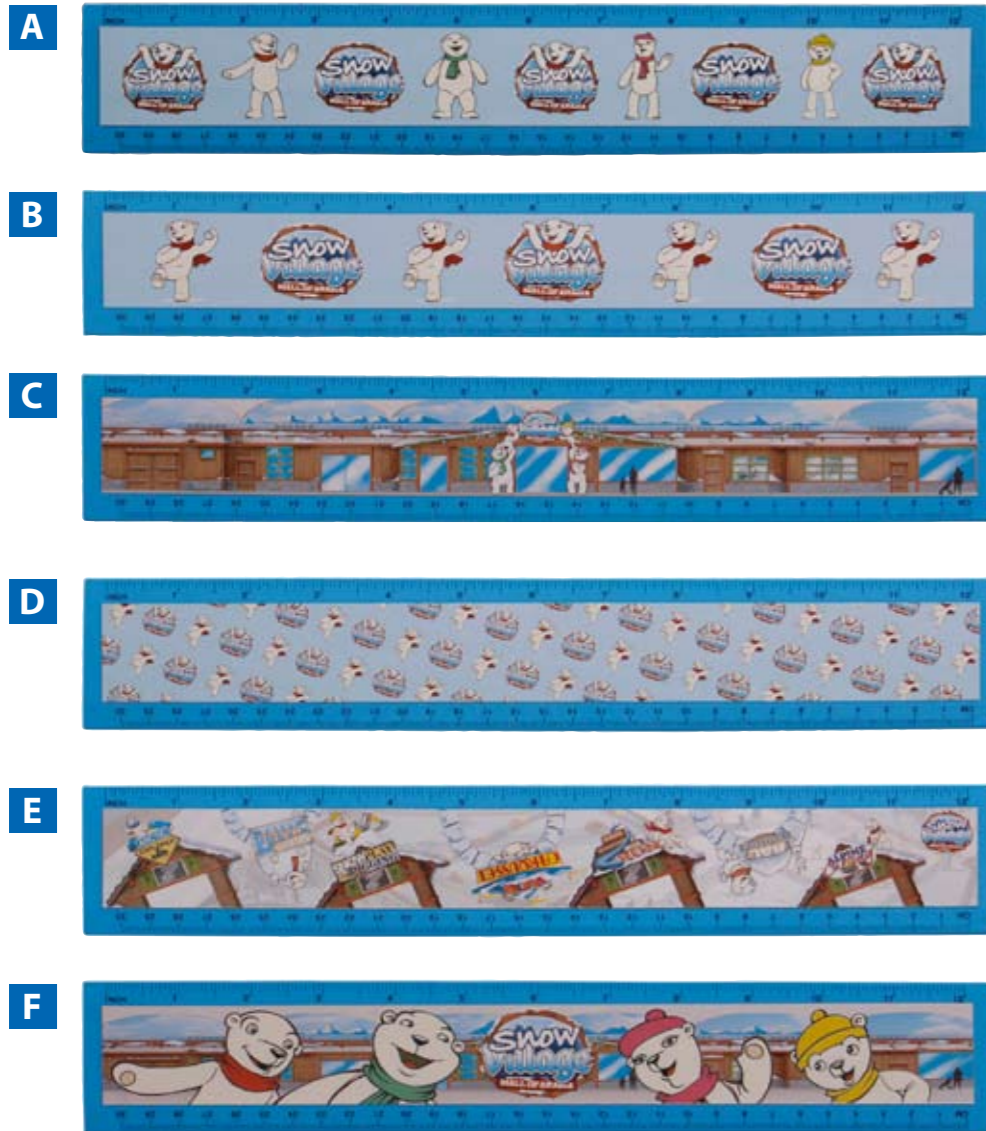

29 Rulers
34
Size: 30cm